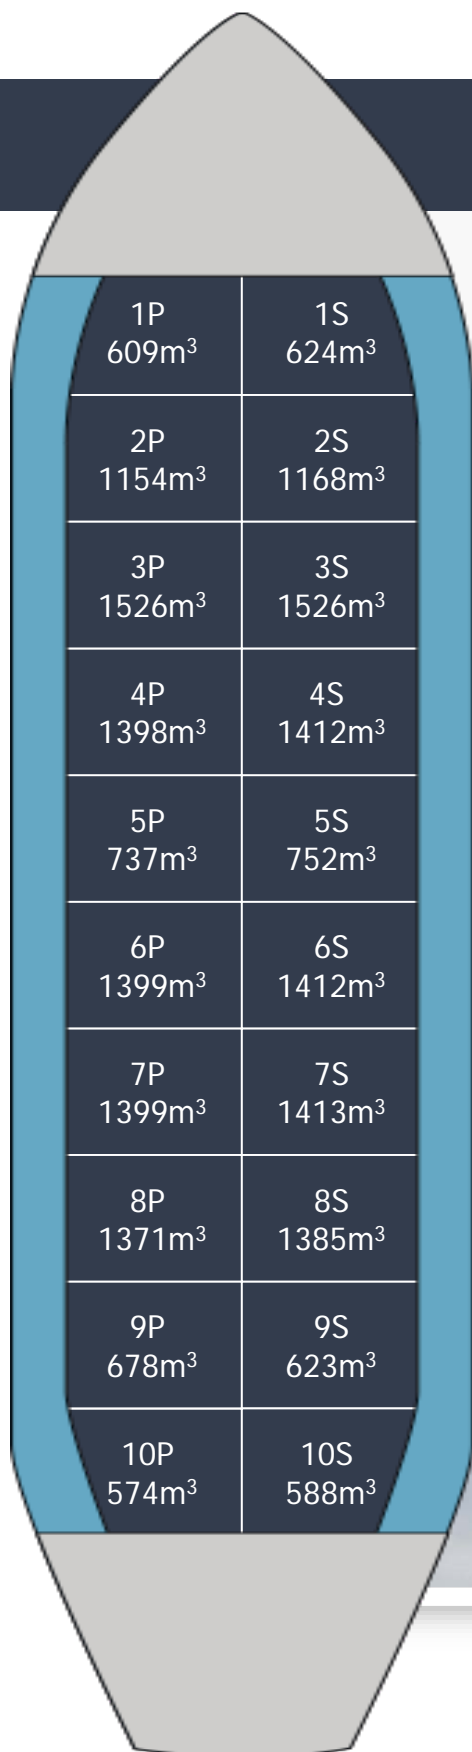

# FAIRCHEM FORTE

Built.....2018  
 Type.....IMO 2/3  
 Class.....NK  
 Flag.....Marshall Islands  
 DWT.....19,972  
 Draft.....9.732  
 Beam.....24  
 LOA.....146.5  
 GRT.....11,917  
 NRT.....6,284  
 Cap 98%.....21,820  
 Tanks.....20-STST