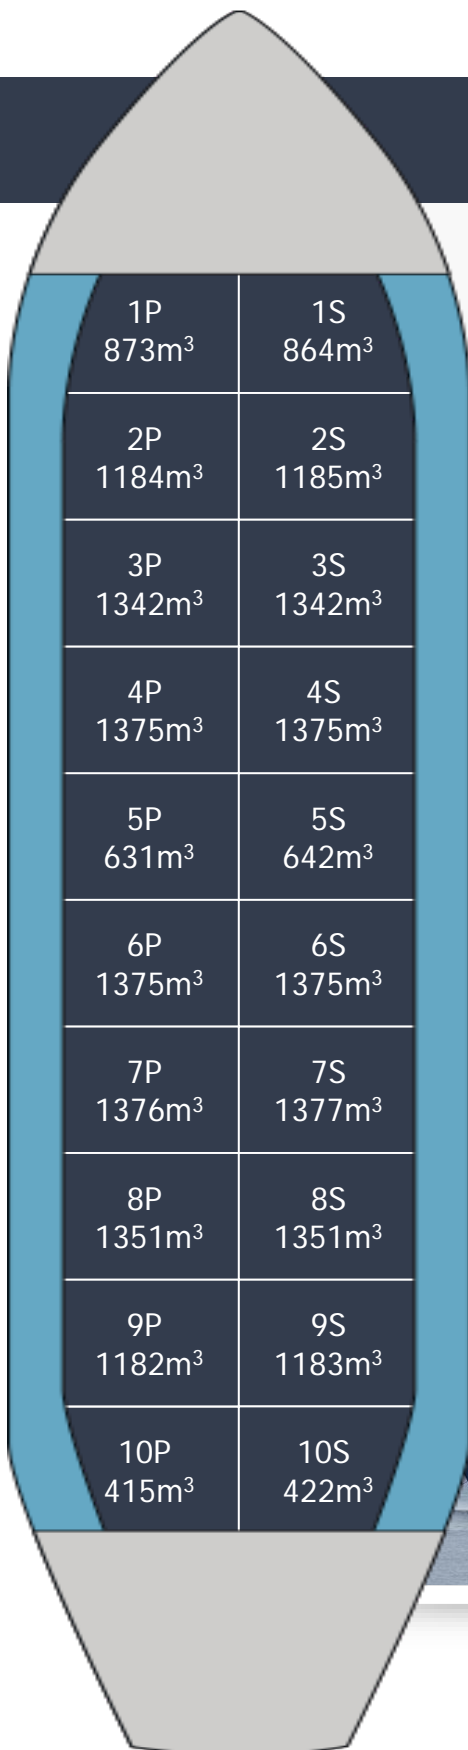

FAIRCHEM SUCCESS

Built.....2017
 Type.....IMO 2/3
 Class.....NK
 Flag.....Panama
 DWT.....22,346
 Draft.....10.167
 Beam.....24.63
 LOA.....149.93
 GRT.....13,120
 NRT.....6,544
 Cap 98%.....22,242
 Tanks.....20-STST