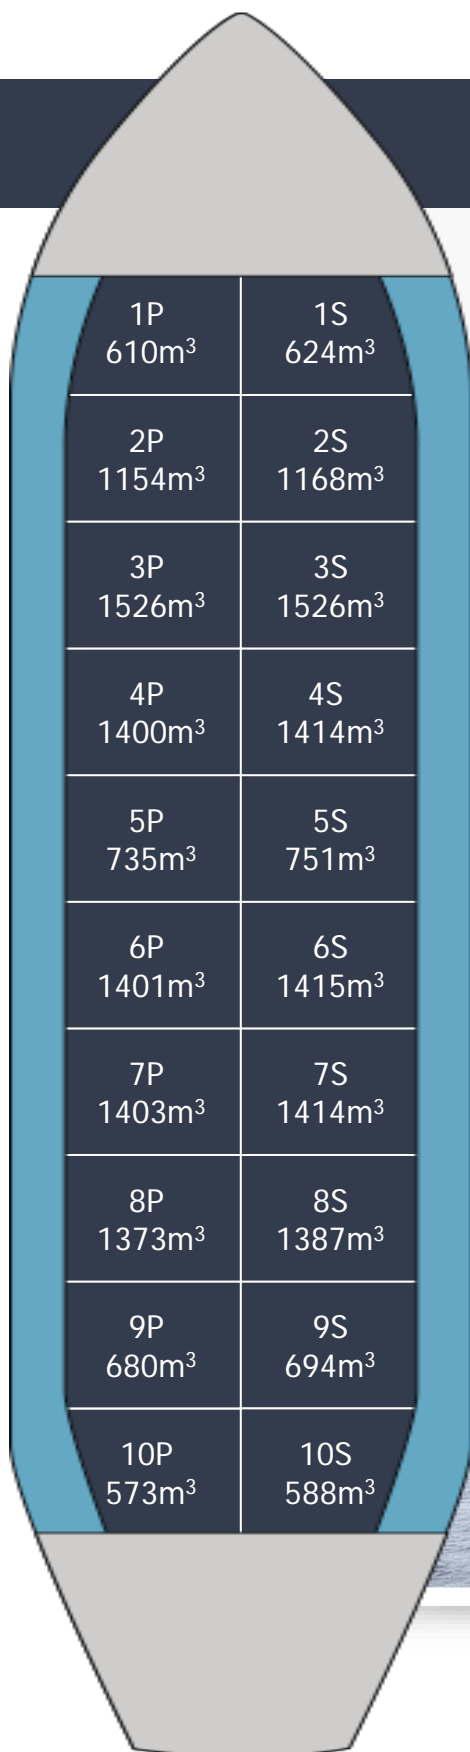

FAIRCHEM CUTLASS

Built.....2015
 Type.....IMO 2/3
 Class.....NK
 Flag.....Marshall Islands
 DWT.....19,985
 Draft.....9.732
 Beam.....24
 LOA.....146.5
 GRT.....11,917
 NRT.....6,284
 Cap 98%.....21,836
 Tanks.....20-STST