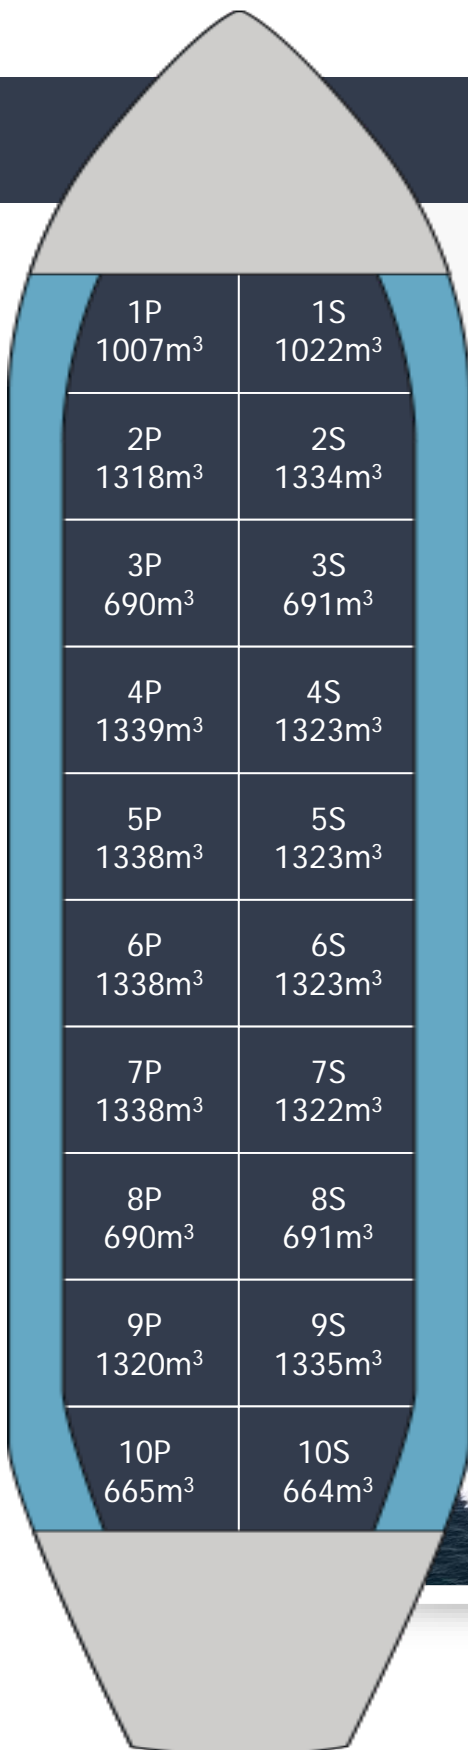

# CHEMSTAR IRIS

Built.....2018  
 Type.....IMO 2/3  
 Class.....NK  
 Flag.....Panama  
 DWT.....21,144  
 Draft.....9.715  
 Beam.....24.0  
 LOA.....149.03  
 GRT.....12,238  
 NRT.....6,474  
 Cap 98%.....22,081  
 Tanks.....20-STST