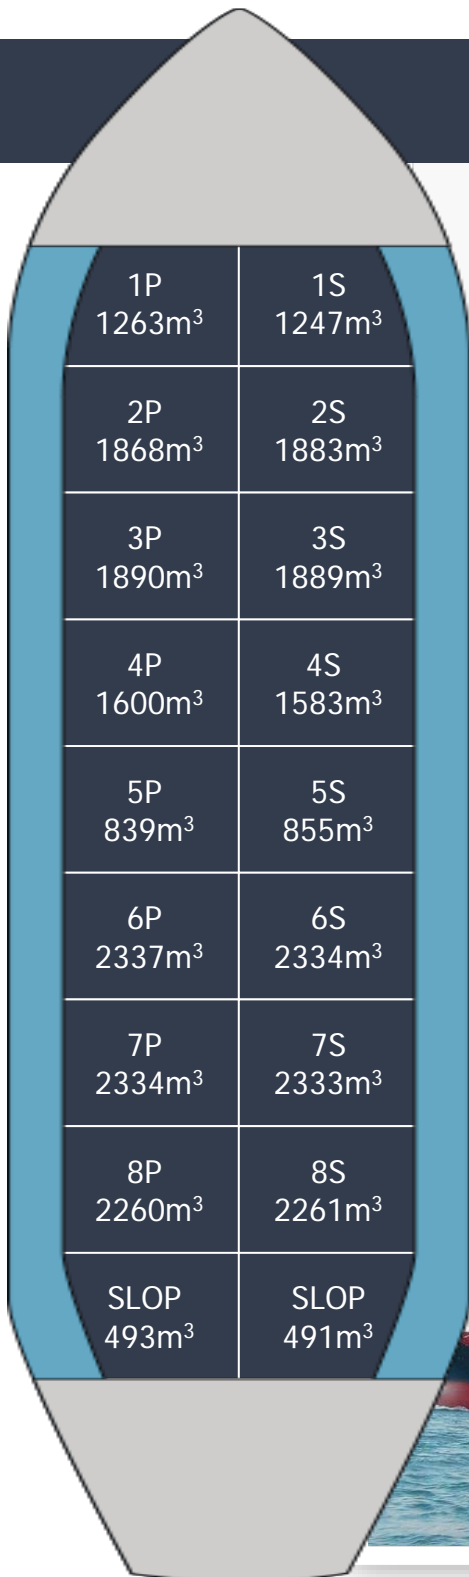

CHEMROUTE SKY

Built.....2010
 Type.....IMO 2/3
 Class.....NK
 Flag.....Panama
 DWT.....25,401
 Draft.....9.866
 Beam.....26.4
 LOA.....159
 GRT.....16,177
 NRT.....7,743
 Cap 98%.....29,754
 Tanks.....18-STST