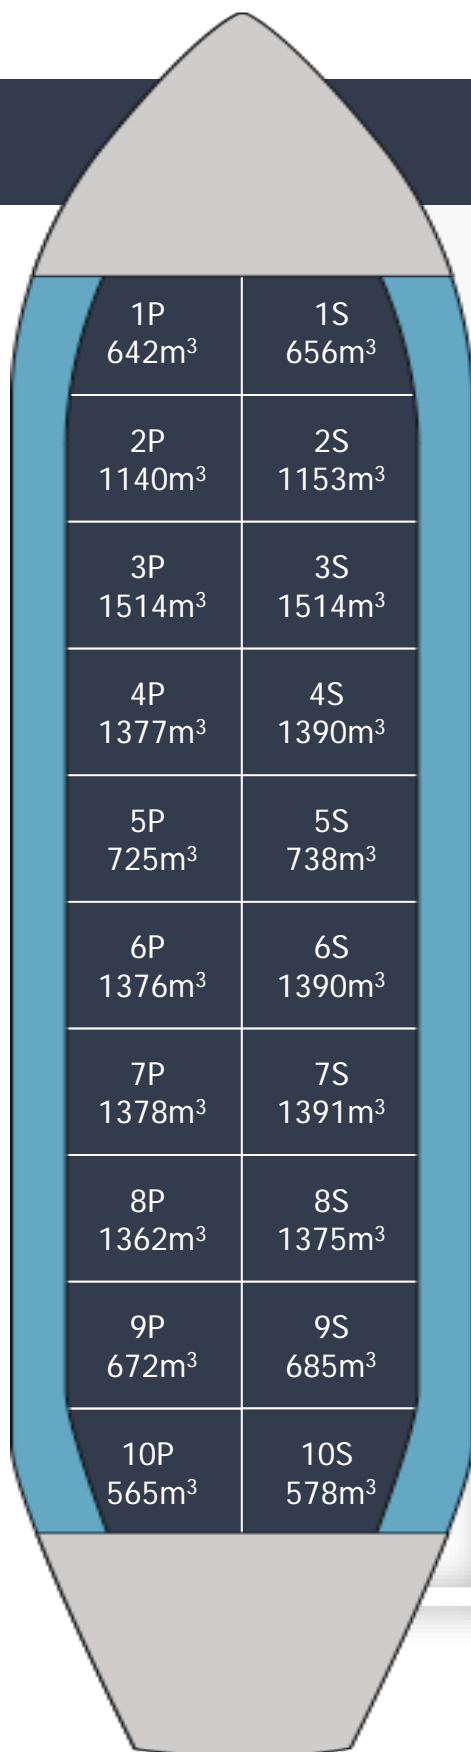

FAIRCHEM BLADE

Built.....2014
 Type.....IMO 2/3
 Class.....NK
 Flag.....Marshall
 DWT.....19,994
 Draft.....9.72
 Beam.....23.7
 LOA.....146.6
 GRT.....11,752
 NRT.....6,272
 Cap 98%.....21,624
 Tanks.....20-STST