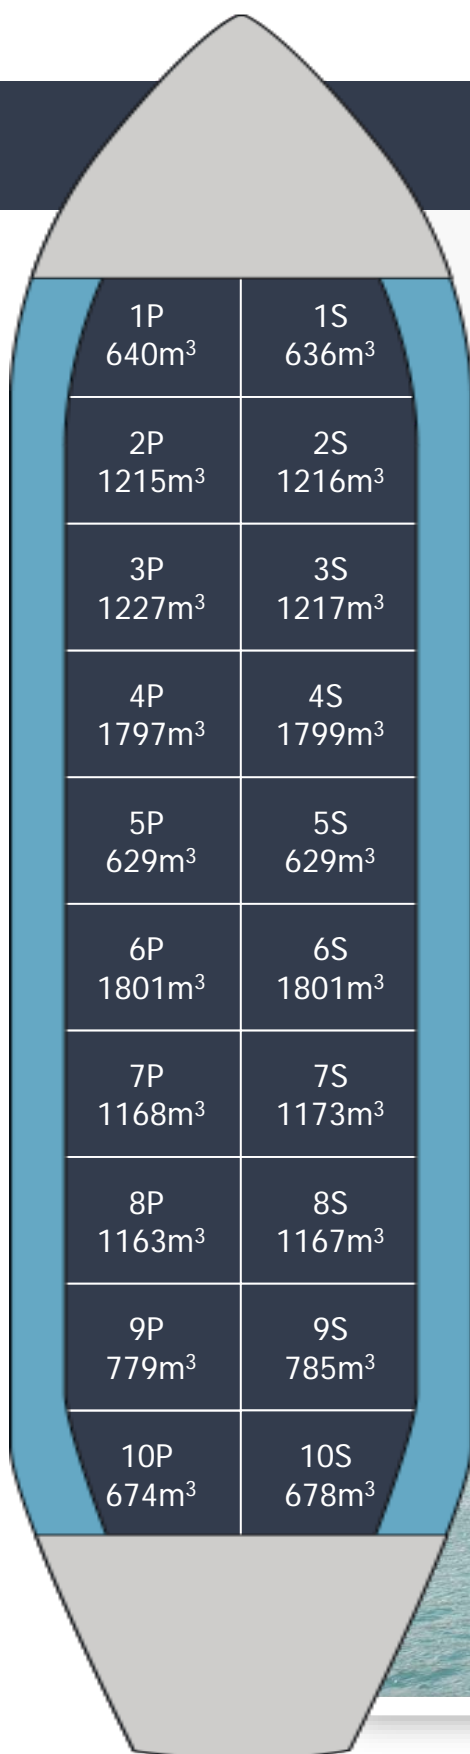

FAIRCHEM FILLY

Built.....2007
 Type.....IMO 2/3
 Class.....ABS
 Flag.....Marshall Islands
 DWT.....20,810
 Draft.....9.947
 Beam.....23.73
 LOA.....145.53
 GRT.....11,636
 NRT.....6,420
 Cap 98%.....22,194
 Tanks.....20-STST