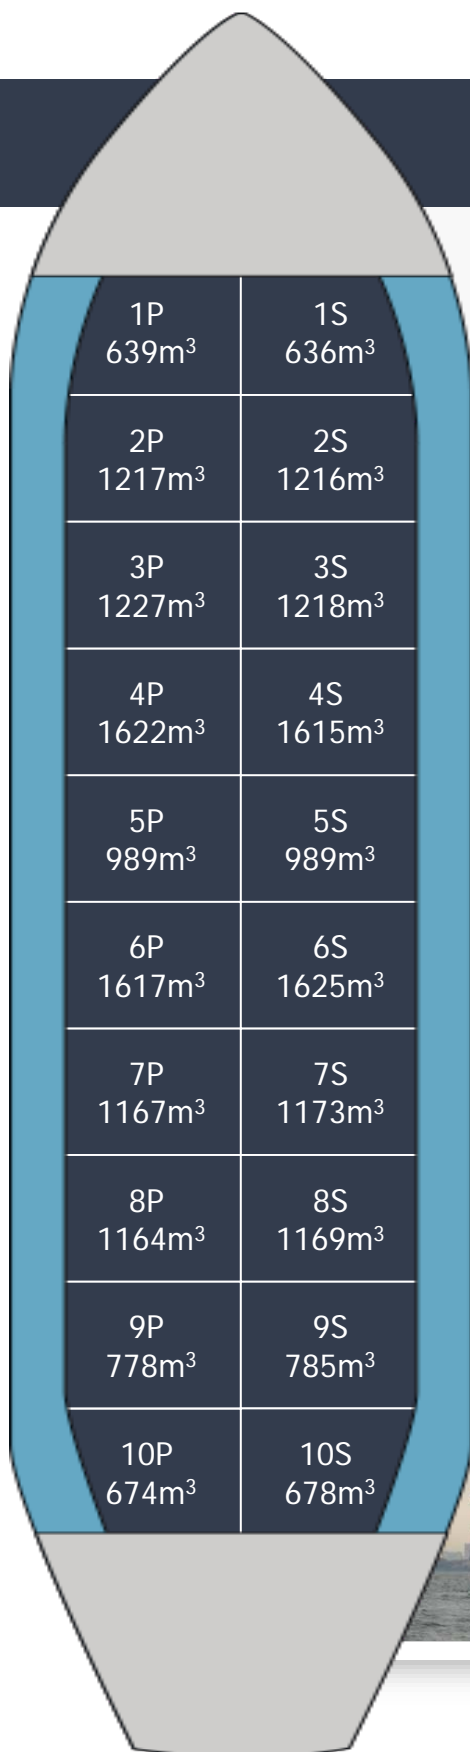

FAIRCHEM KISO

Built.....2011
 Type.....IMO 2/3
 Class.....NK
 Flag.....Marshall Islands
 DWT.....21,167
 Draft.....10.11
 Beam.....23.70
 LOA.....145.53
 GRT.....11,653
 NRT.....6,541
 Cap 98%.....22,118
 Tanks.....20-STST