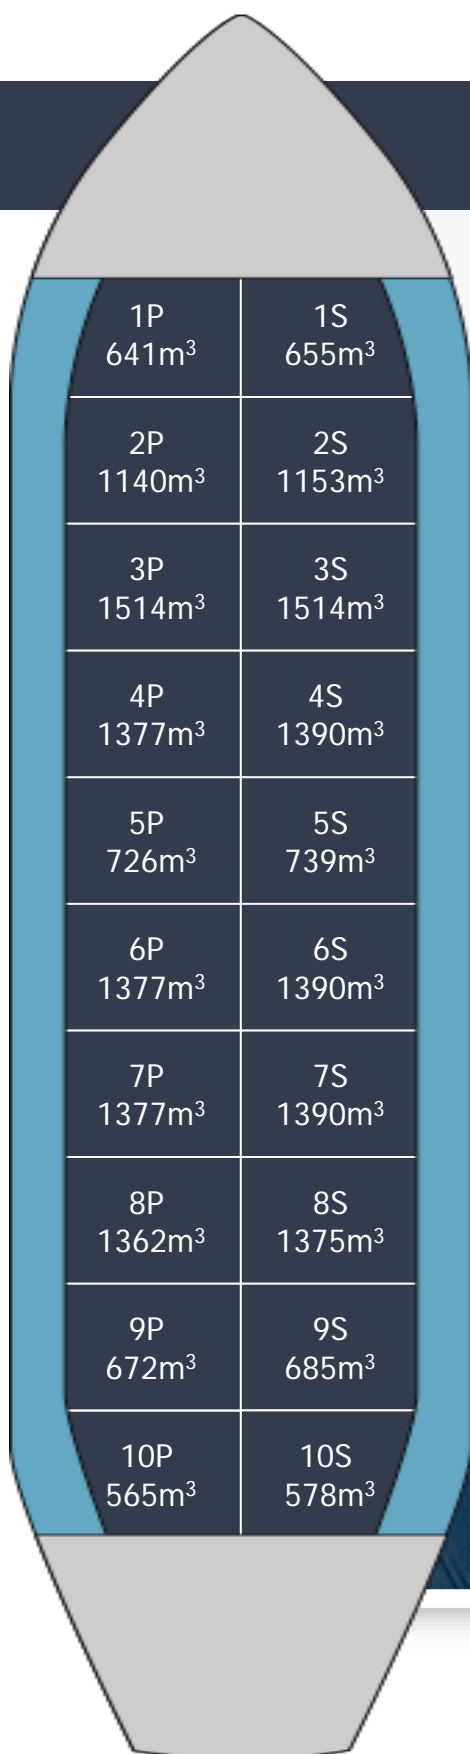

FAIRCHEM SABRE

Built.....2013
 Type.....IMO 2/3
 Class.....NK
 Flag.....Marshall Islands
 DWT.....19,994
 Draft.....9.722
 Beam.....23.73
 LOA.....146.6
 GRT.....11,752
 NRT.....6,272
 Cap 98%.....21,625
 Tanks.....20-STST