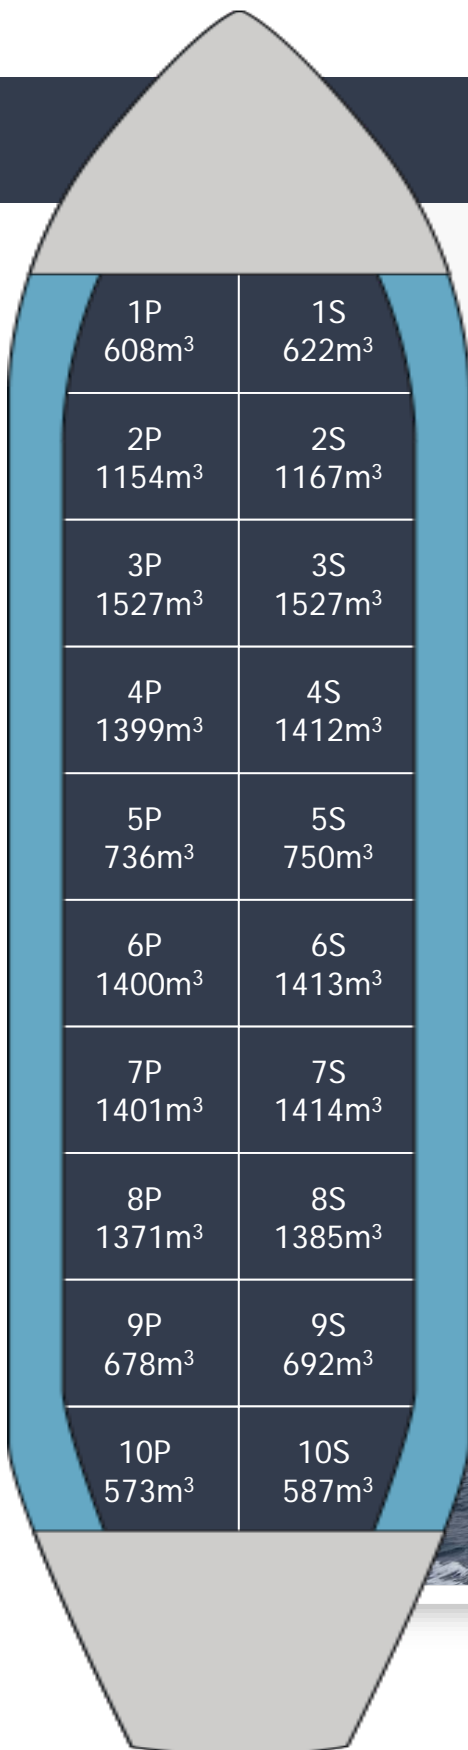

# STREAM ARCTIC

Built.....2018  
 Type.....IMO 2/3  
 Class.....NK  
 Flag.....Marshall Islands  
 DWT.....19,998  
 Draft.....9.762  
 Beam.....24.03  
 LOA.....146.50  
 GRT.....12,075  
 NRT.....6,306  
 Cap 98%.....21, 824  
 Tanks.....20-STST