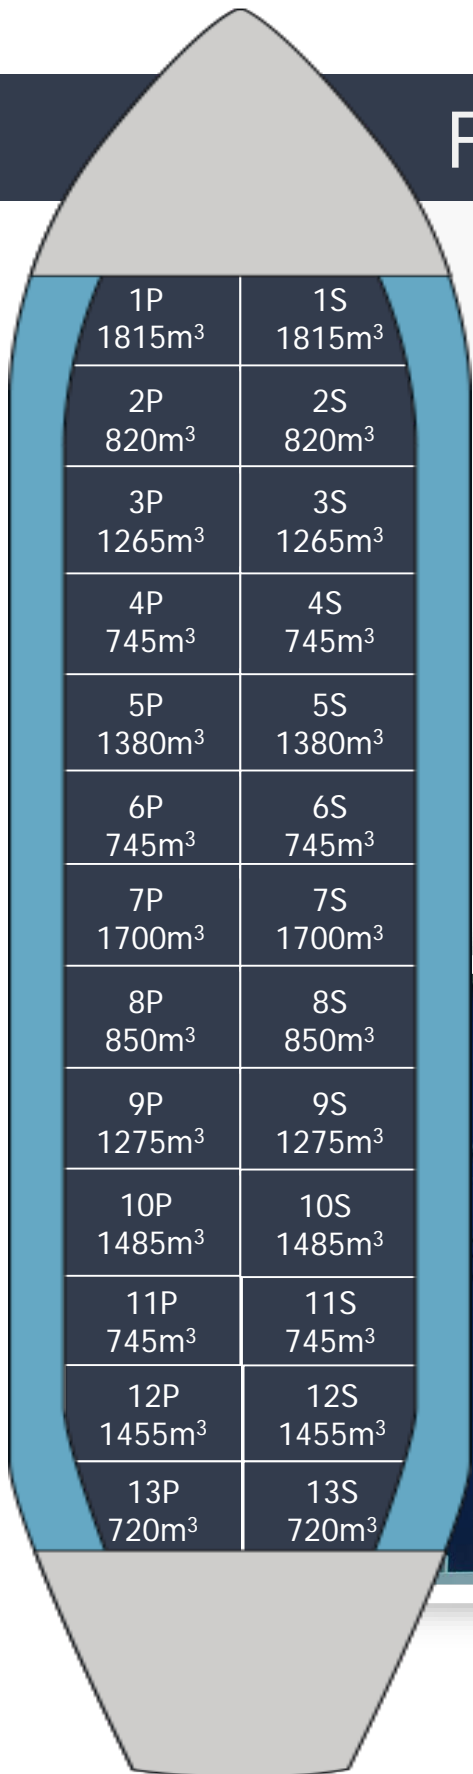

FAIRCHEM BLUE SHARK

Built.....2019
 Type.....IMO 2/3
 Class.....NK
 Flag.....Panama
 DWT.....25,100
 Draft.....10.55
 Beam.....25
 LOA.....160
 Cap 98%.....29,400
 Tanks.....26-STST