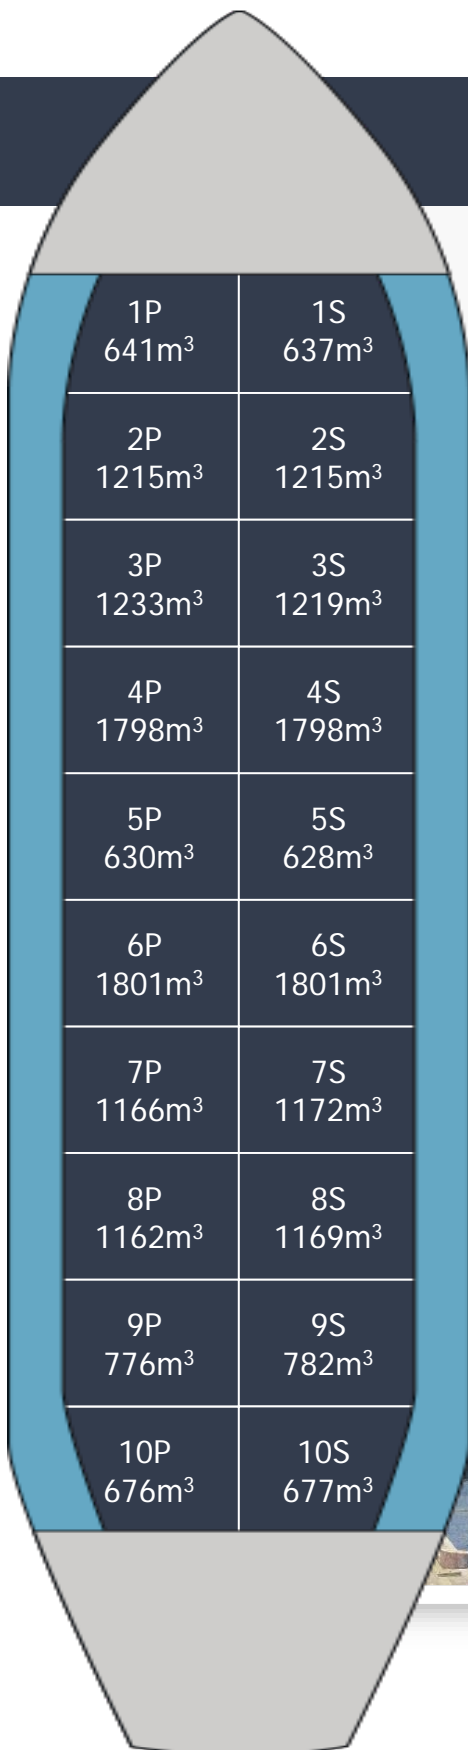

FAIRCHEM COLT

Built.....2005
 Type.....IMO 2/3
 Class.....NK
 Flag.....Marshall Islands
 DWT.....19,953
 Draft.....9.69
 Beam.....23.7
 LOA.....145.53
 GRT.....11,626
 NRT.....6,087
 Cap 98%.....21,196
 Tanks.....20-STST