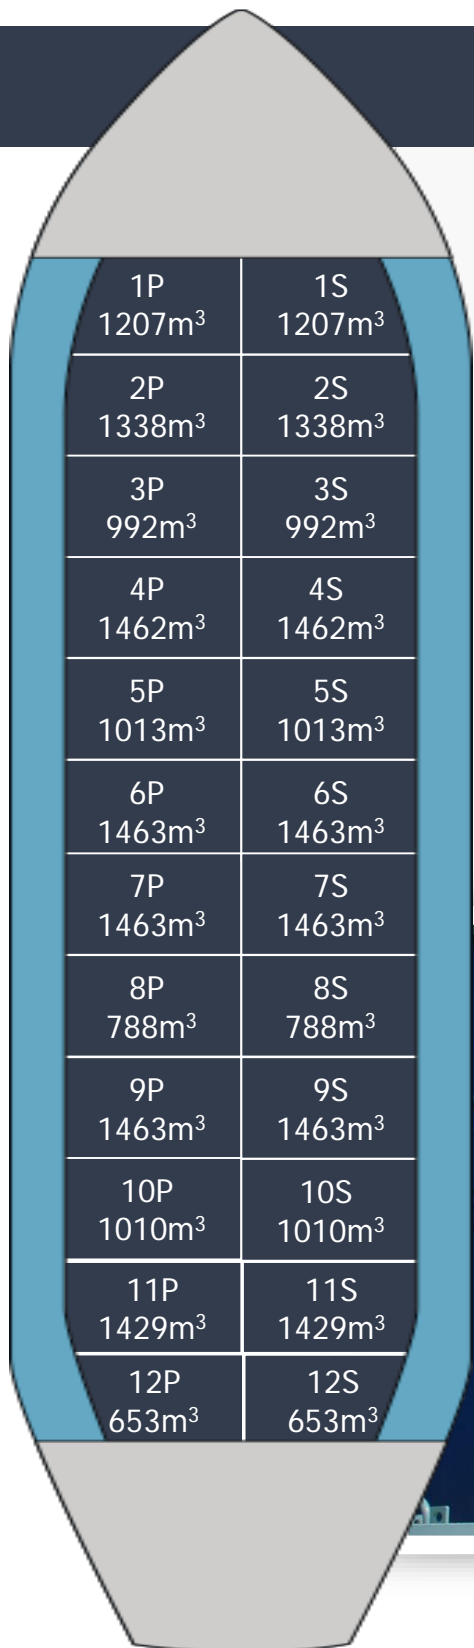

FAIRCHEM COPPER

Built.....2019
 Type.....IMO 2/3
 Class.....NK
 Flag.....Marshall
 DWT.....25,000
 Draft.....9.650
 Beam.....26.6
 LOA.....158.8
 Cap 98%.....28,420
 Tanks.....24-STST