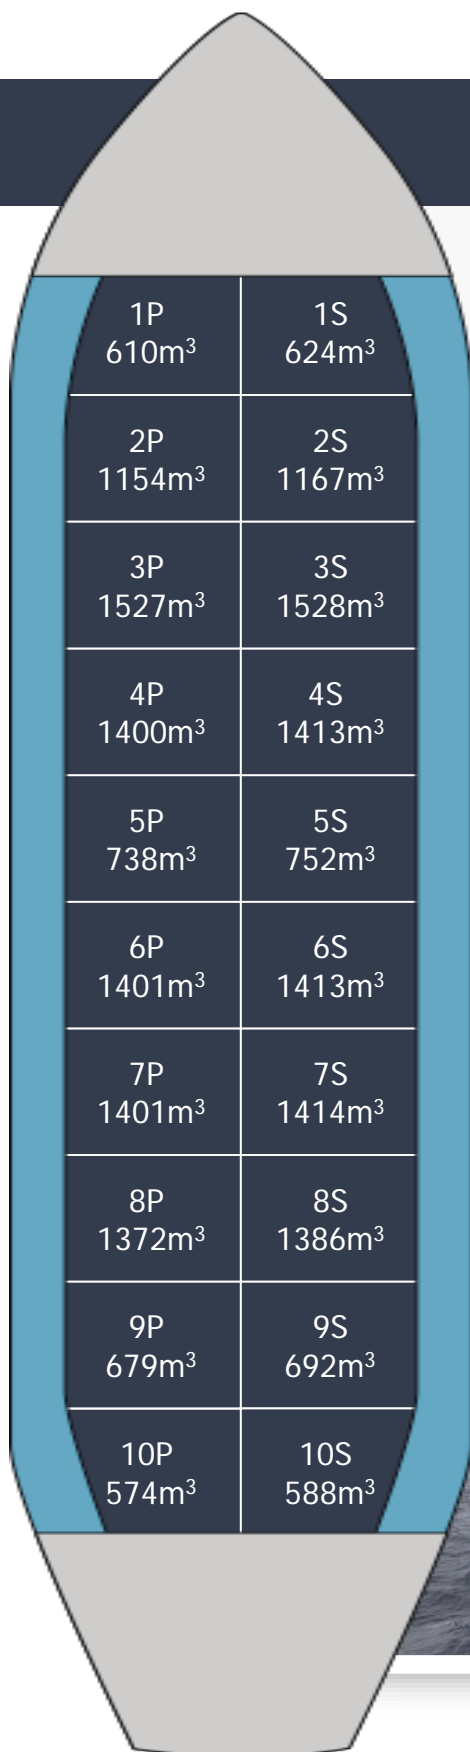

FAIRCHEM EDGE

Built.....2017
 Type.....IMO 2/3
 Class.....NK
 Flag.....Marshall Islands
 DWT.....19,946
 Draft.....9.732
 Beam.....24
 LOA.....146.5
 GRT.....11,917
 NRT.....6,284
 Cap 98%.....21,833
 Tanks.....20-STST