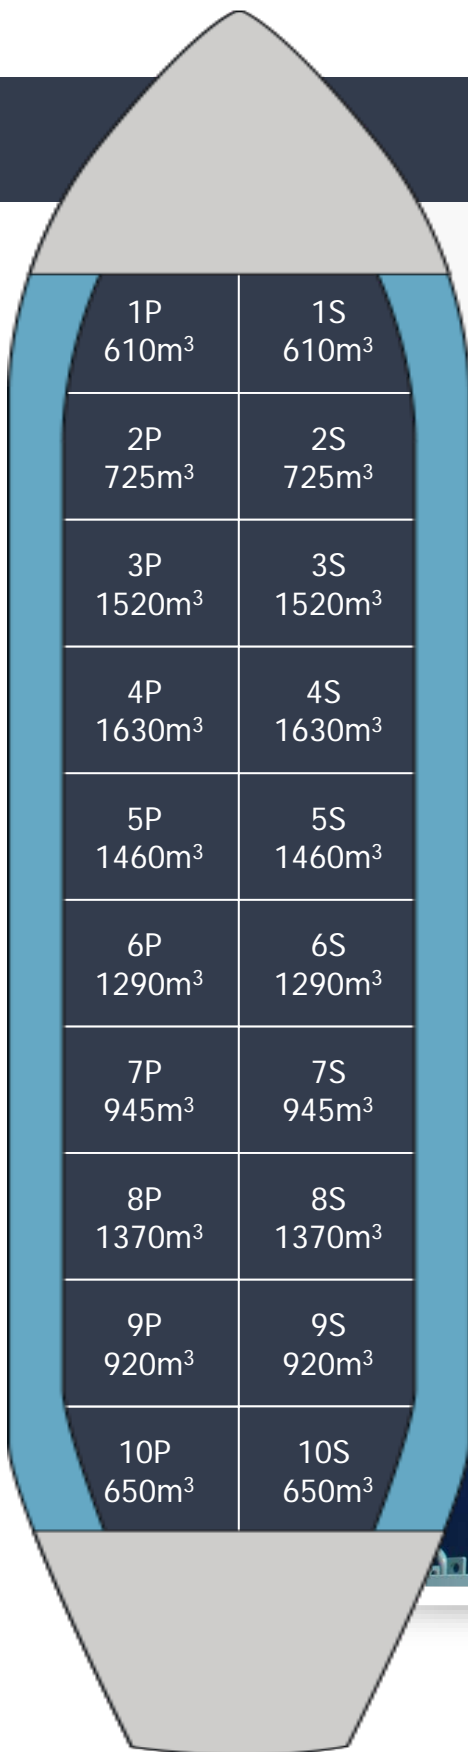

# FAIRCHEM FALCON

Built.....2018  
 Type.....IMO 2/3  
 Class.....NK  
 Flag.....Panama  
 DWT.....19,900  
 Draft.....9.6  
 Beam.....24.2  
 LOA.....145.21  
 Cap 98%.....21,795  
 Tanks.....20-STST