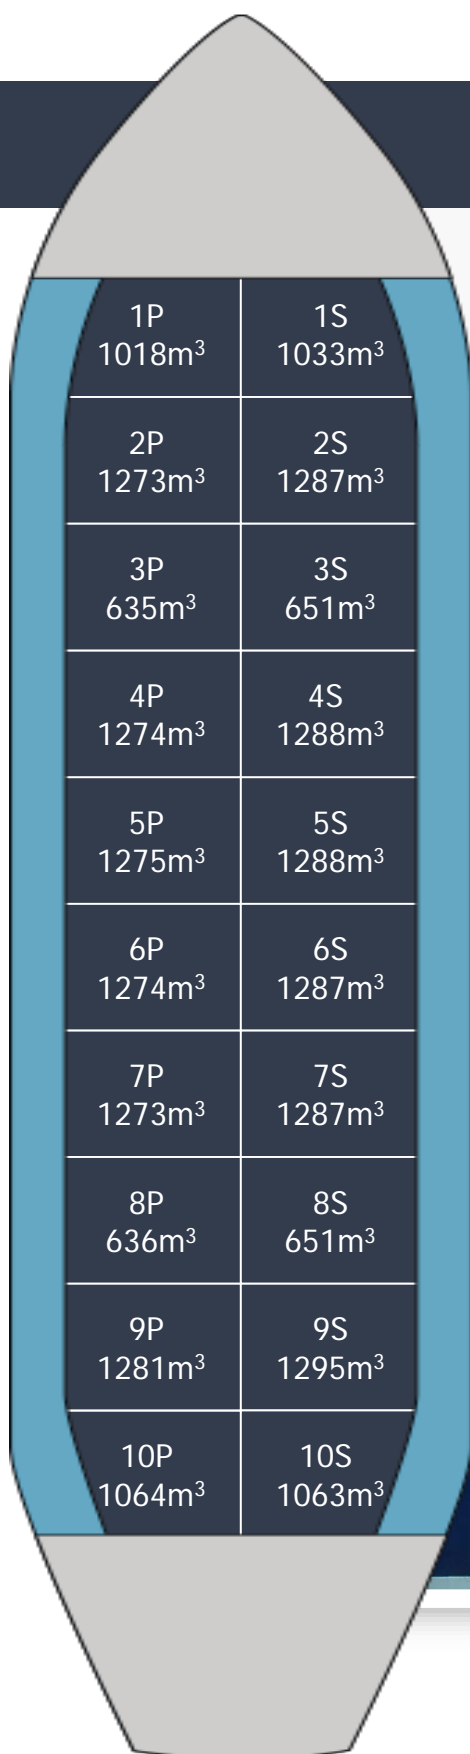

# FAIRCHEM INTEGRITY

Built.....2017  
 Type.....IMO 2/3  
 Class.....NK  
 Flag.....Marshall Islands  
 DWT.....21,176  
 Draft.....9.72  
 Beam.....24.03  
 LOA.....149.03  
 GRT.....12,247  
 NRT.....6,487  
 Cap 98%.....22,133  
 Tanks.....20-STST