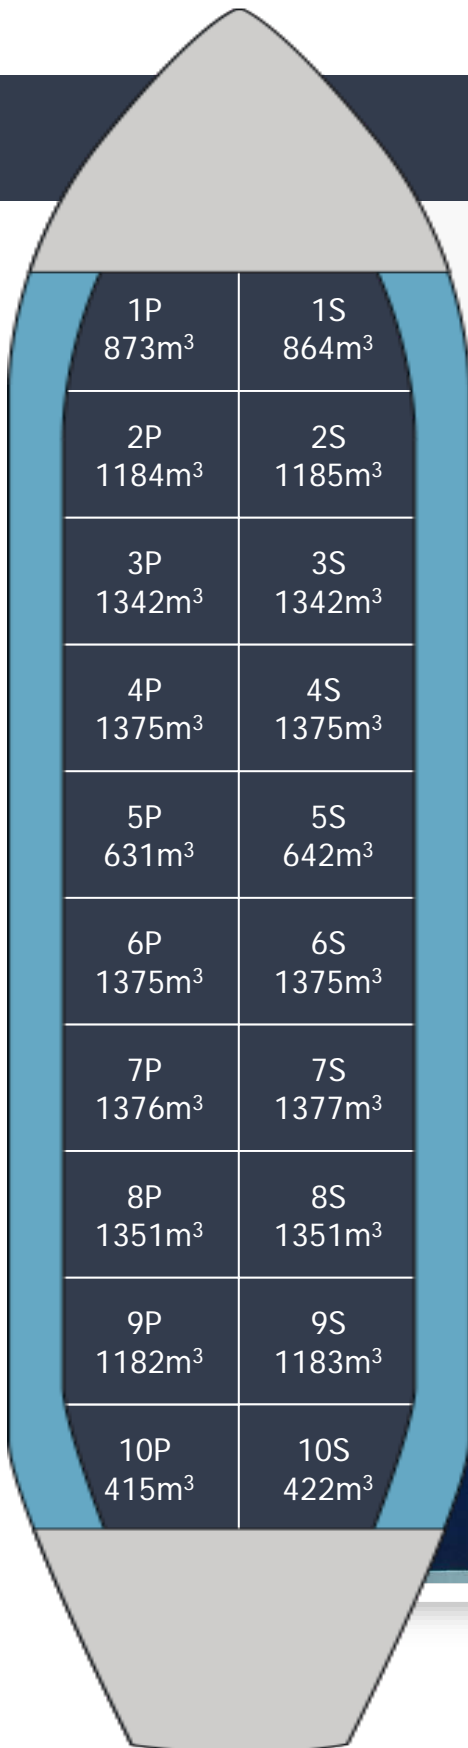

FAIRCHEM LOYALTY

Built.....2019
 Type.....IMO 2/3
 Class.....NK
 Flag.....Panama
 DWT.....22,346
 Draft.....10.167
 Beam.....24.63
 LOA.....149.93
 GRT.....13,120
 NRT.....6,544
 Cap 98%.....21,195
 Tanks.....20-STST