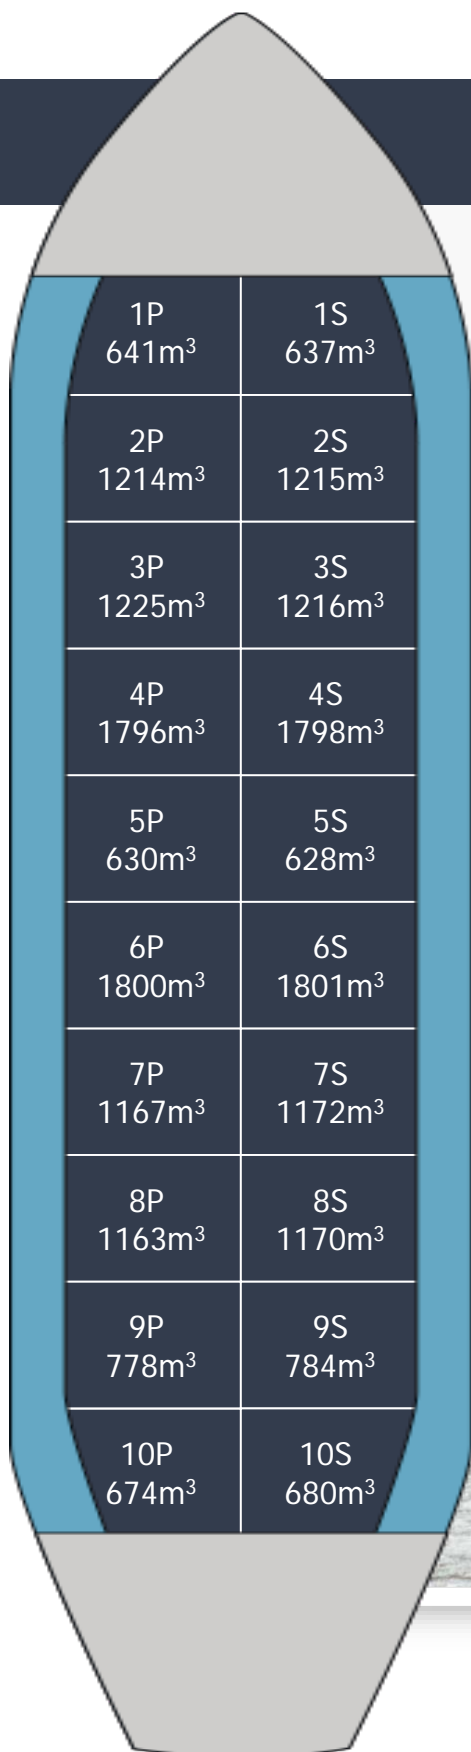

FAIRCHEM STEED

Built.....2005
 Type.....IMO 2/3
 Class.....ABS
 Flag.....Marshall Islands
 DWT.....20,762
 Draft.....9.947
 Beam.....23.7
 LOA.....145.53
 GRT.....11,642
 NRT.....6,420
 Cap 98%.....21,193
 Tanks.....20-STST