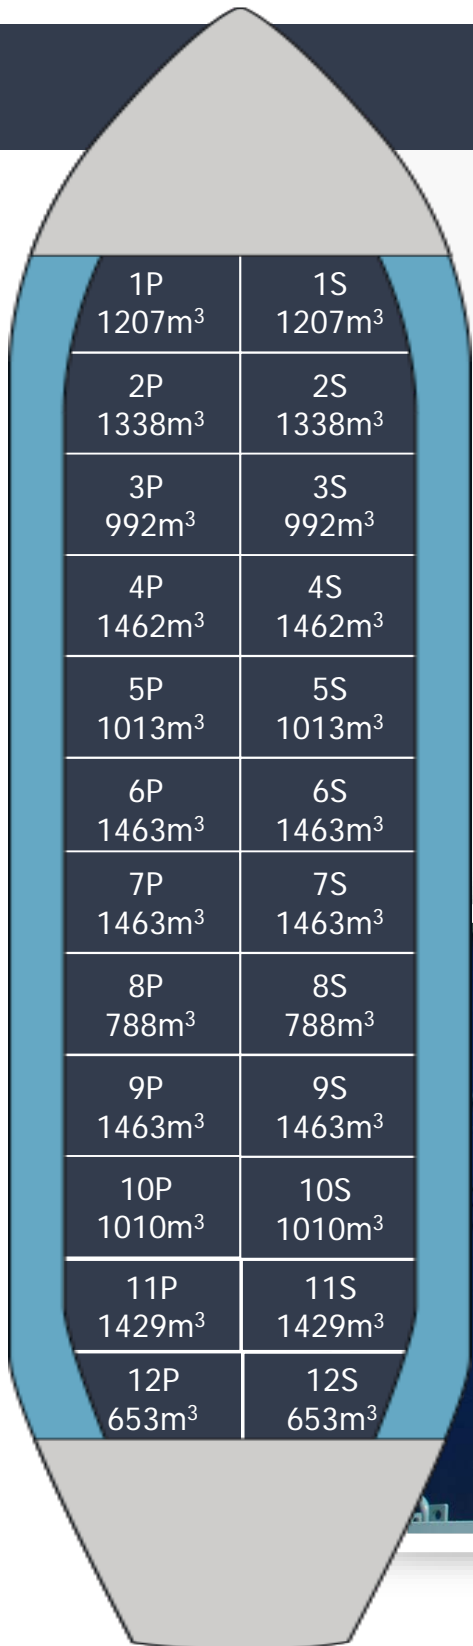

FARICHEM TIGER

Built.....2019
 Type.....IMO 2/3
 Class.....NK
 Flag.....Marshall
 DWT.....25,000
 Draft.....9.650
 Beam.....26.6
 LOA.....158.8
 Cap 98%.....28,420
 Tanks.....24-STST