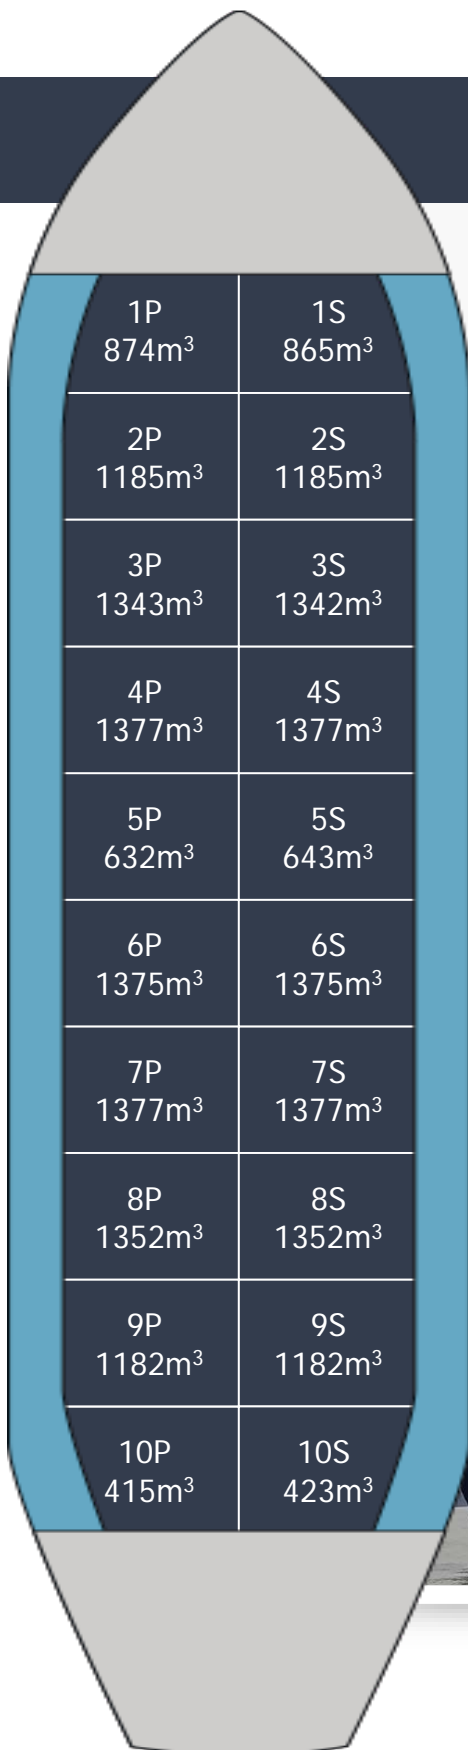

FAIRCHEM TRIUMPH

Built.....2017
 Type.....IMO 2/3
 Class.....NK
 Flag.....Panama
 DWT.....22,354
 Draft.....10.167
 Beam.....24.63
 LOA.....149.93
 GRT.....13,120
 NRT.....6,544
 Cap 98%.....22,234
 Tanks.....20-STST