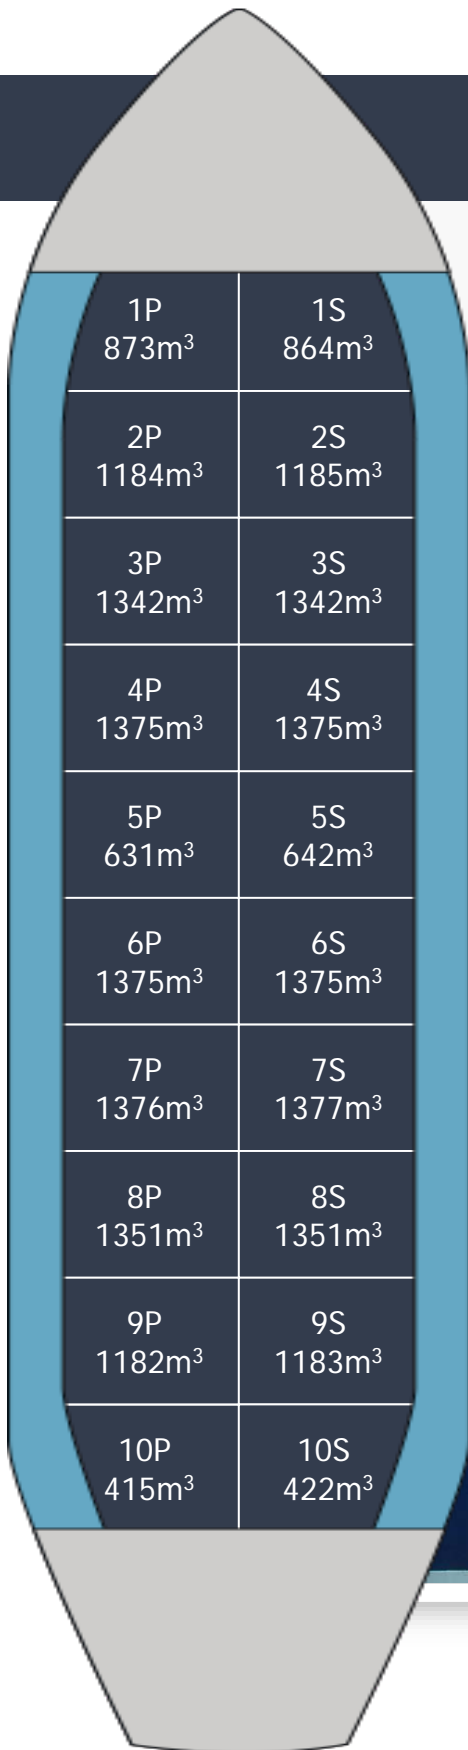

# FAIRCHEM VALOR

Built.....2019  
 Type.....IMO 2/3  
 Class.....NK  
 Flag.....Panama  
 DWT.....22,346  
 Draft.....10.167  
 Beam.....24.63  
 LOA.....149.93  
 GRT.....13,120  
 NRT.....6,544  
 Cap 98%.....21,195  
 Tanks.....20-STST