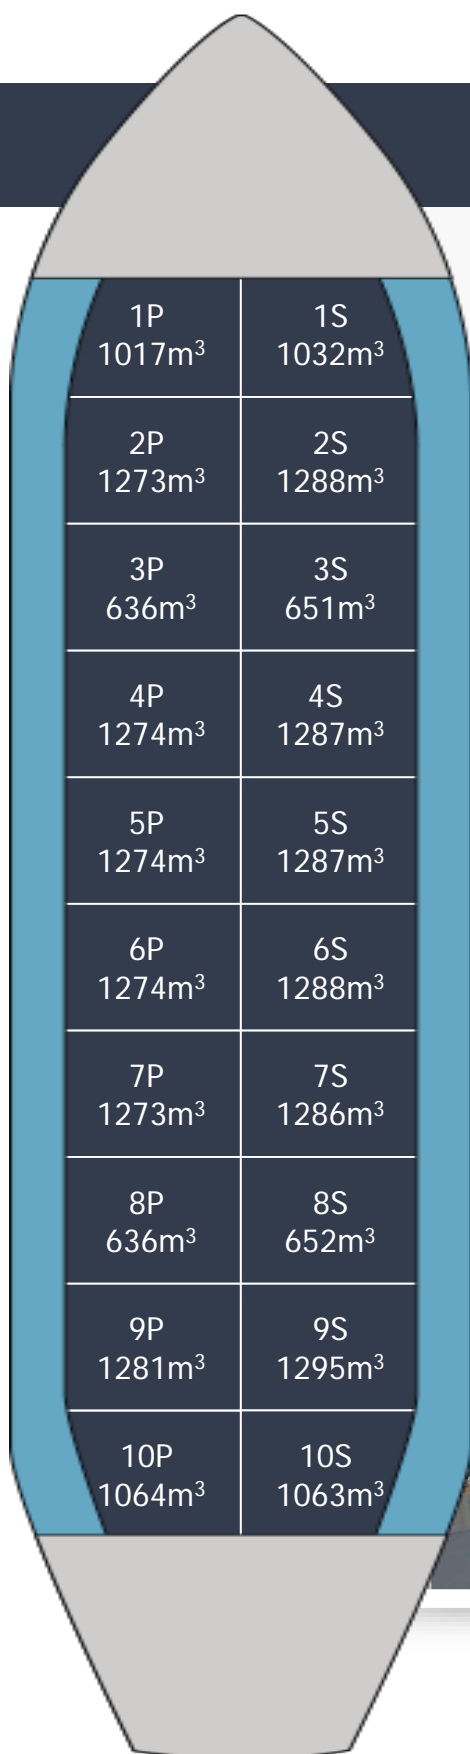

FARICHEM VICTORY

Built.....2016
 Type.....IMO 2/3
 Class.....NK
 Flag.....Panama
 DWT.....21,193
 Draft.....9.715
 Beam.....24.03
 LOA.....149.03
 GRT.....12,247
 NRT.....6,485
 Cap 98%.....22,132
 Tanks.....20-STST