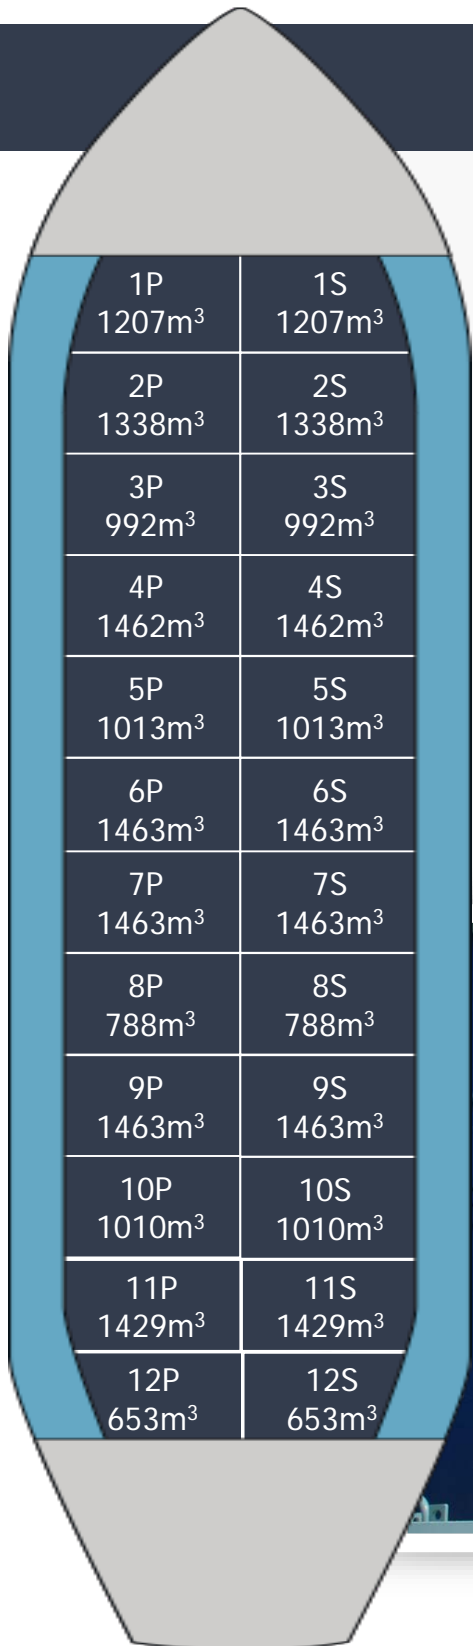

# FARICHEM THRESHER

Built.....2019  
 Type.....IMO 2/3  
 Class.....NK  
 Flag.....Marshall  
 DWT.....25,000  
 Draft.....9.650  
 Beam.....26.6  
 LOA.....158.8  
 Cap 98%.....28,420  
 Tanks.....24-STST