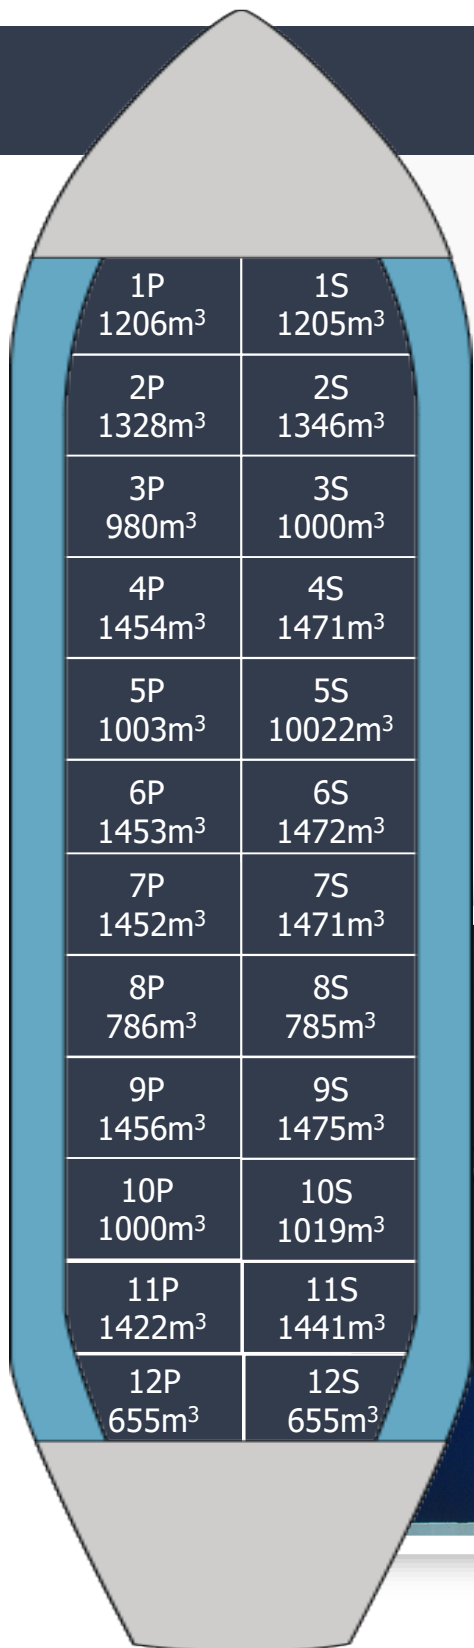

FAIRCHEM COPPER

Built.....2019
 Type.....IMO 2/3
 Class.....NK
 Flag.....Marshall Islands
 DWT.....25,170
 Draft.....9.892
 Beam.....26.6
 LOA.....158.9
 Cap 98%.....28,559
 Tanks.....24-STST