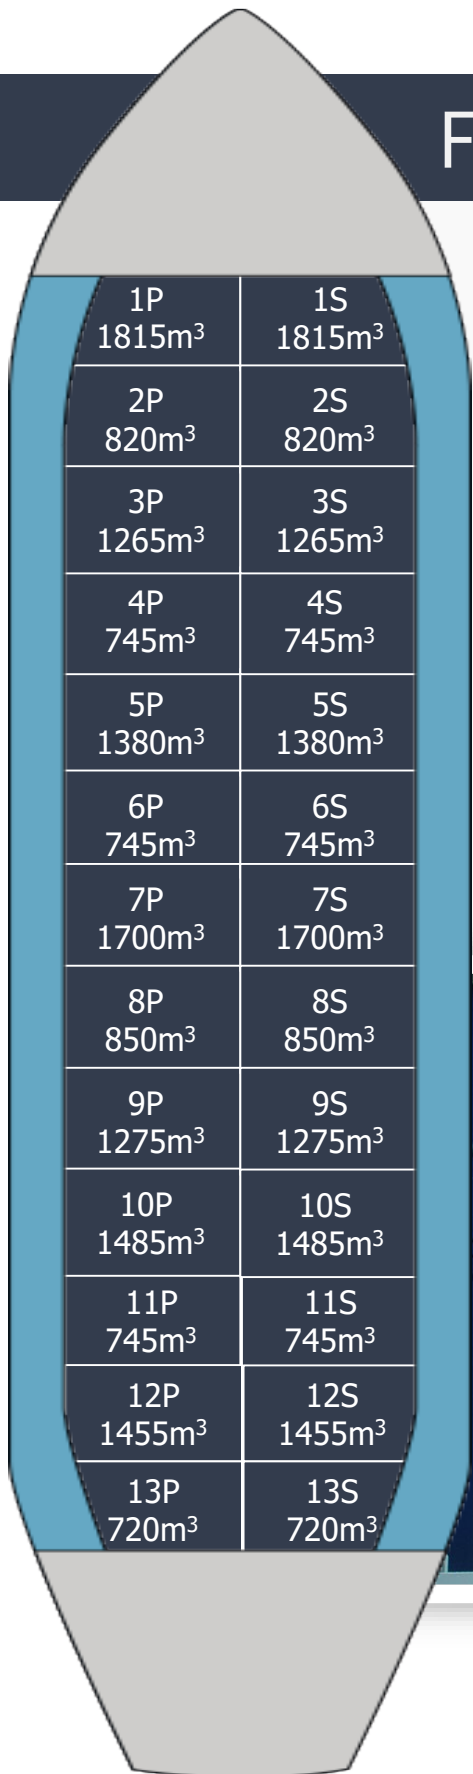

# FAIRCHEM ENDURANCE

Built.....2020  
 Type.....IMO 2/3  
 Class.....NK  
 Flag.....Panama  
 DWT.....25,700  
 Draft.....10.10  
 Beam.....27.10  
 LOA.....159.00  
 GRT.....16,600  
 Cap 98%.....29,400  
 Tanks.....26-STST