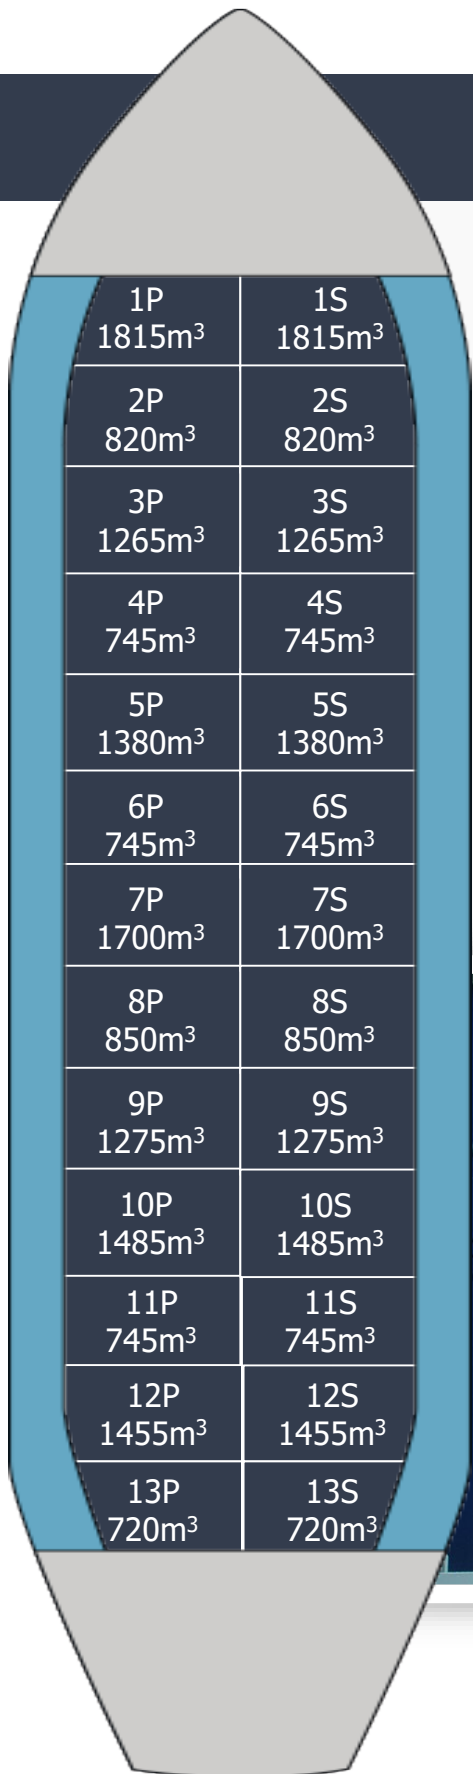

FAIRCHEM FORTITUDE

Built.....2020
 Type.....IMO 2/3
 Class.....NK
 Flag.....Panama
 DWT.....25,700
 Draft.....10.10
 Beam.....27.10
 LOA.....159.00
 GRT.....16,600
 Cap 98%.....29,400
 Tanks.....26-STST