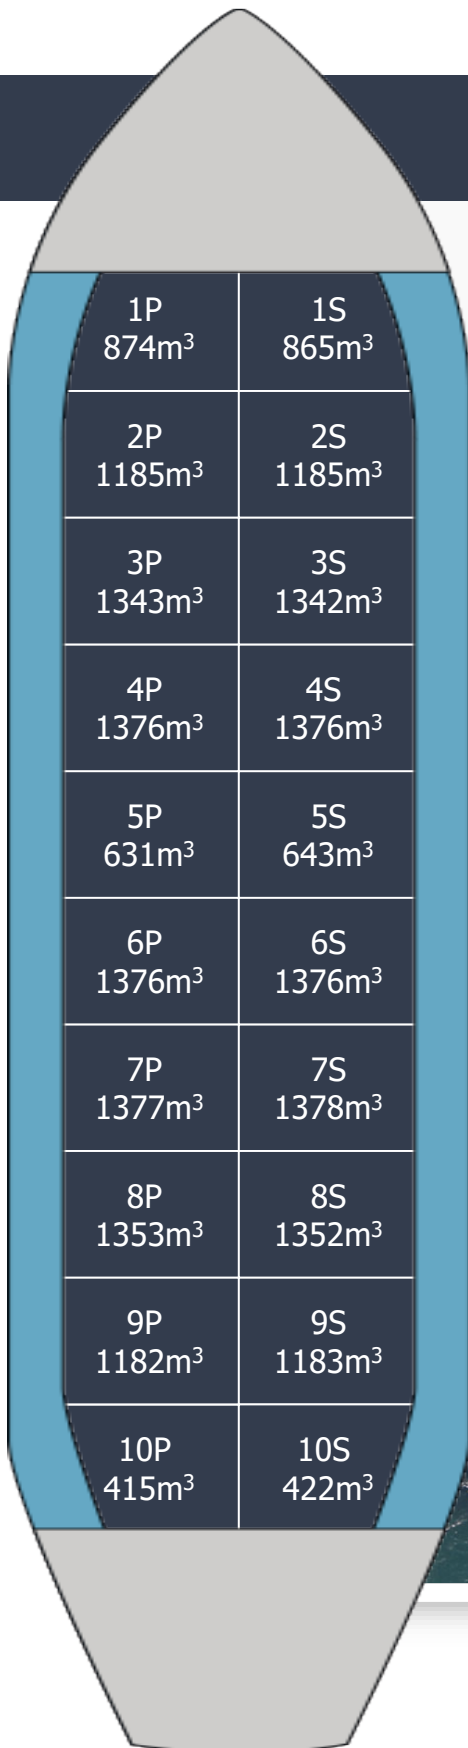

# FAIRCHEM LOYALTY

Built.....2019  
 Type.....IMO 2/3  
 Class.....NK  
 Flag.....Singapore  
 DWT.....22,354  
 Draft.....10.167  
 Beam.....24.60  
 LOA.....149.93  
 GRT.....13,146  
 NRT.....6,544  
 Cap 98%.....22,236  
 Tanks.....20-STST