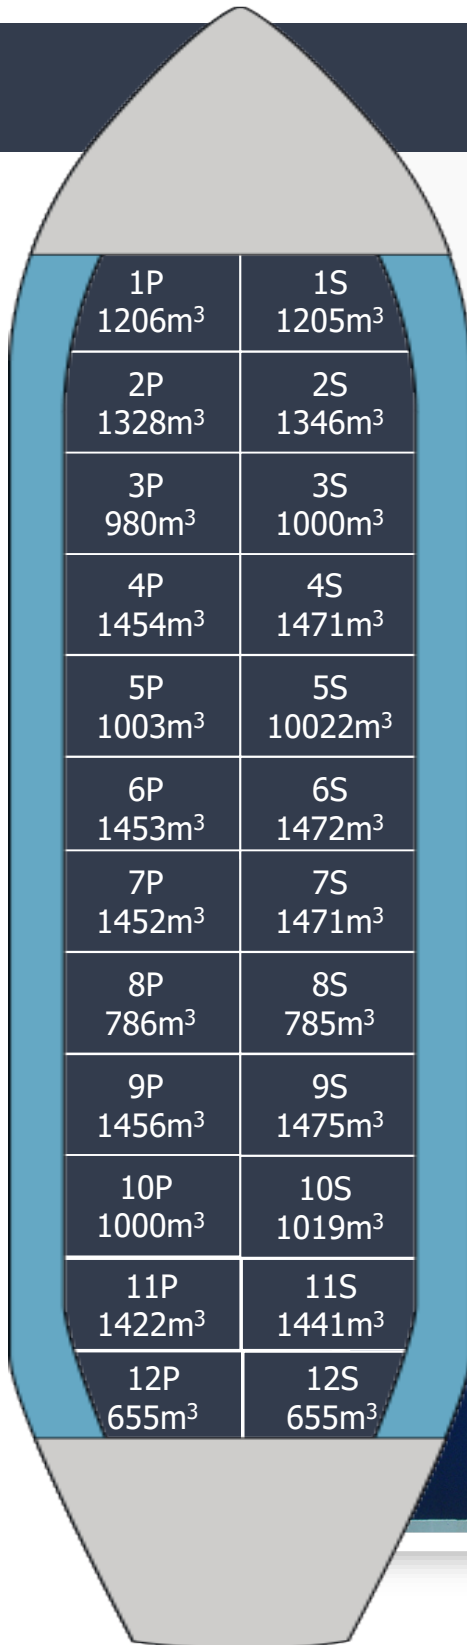

# FAIRCHEM THRESHER

Built.....2019  
 Type.....IMO 2/3  
 Class.....NK  
 Flag.....Marshall Islands  
 DWT.....25,170  
 Draft.....9.892  
 Beam.....26.6  
 LOA.....158.9  
 Cap 98%.....28,559  
 Tanks.....24-STST