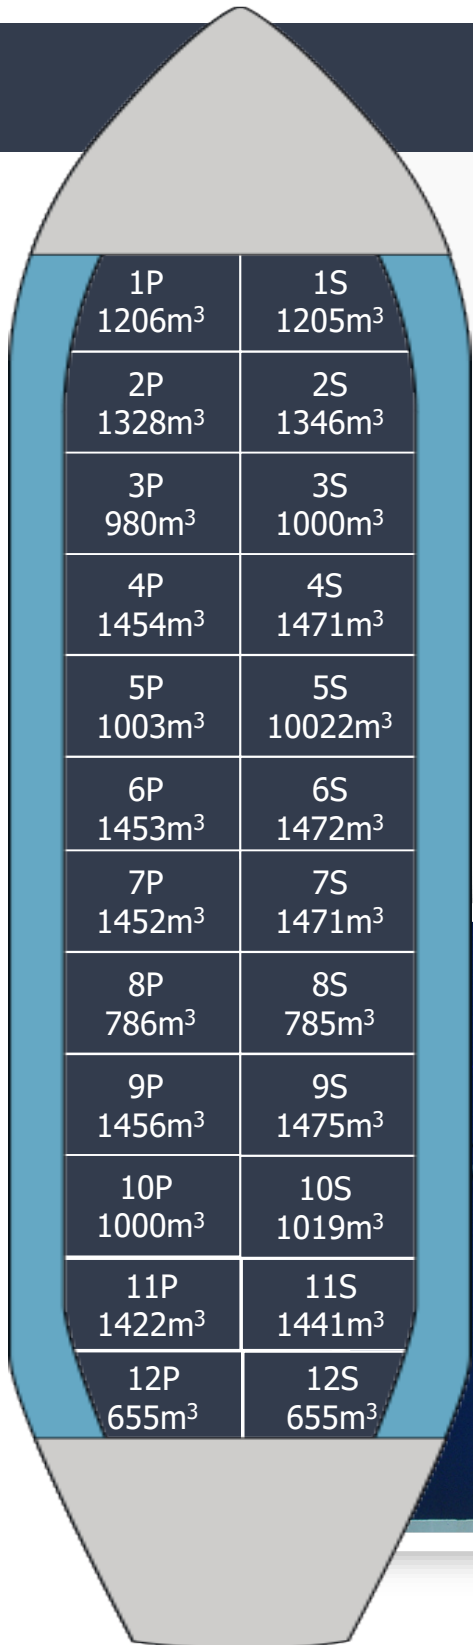

# FAIRCHEM TIGER

Built.....2019  
 Type.....IMO 2/3  
 Class.....NK  
 Flag.....Marshall Islands  
 DWT.....25,170  
 Draft.....9.892  
 Beam.....26.6  
 LOA.....158.9  
 Cap 98%.....28,559  
 Tanks.....24-STST