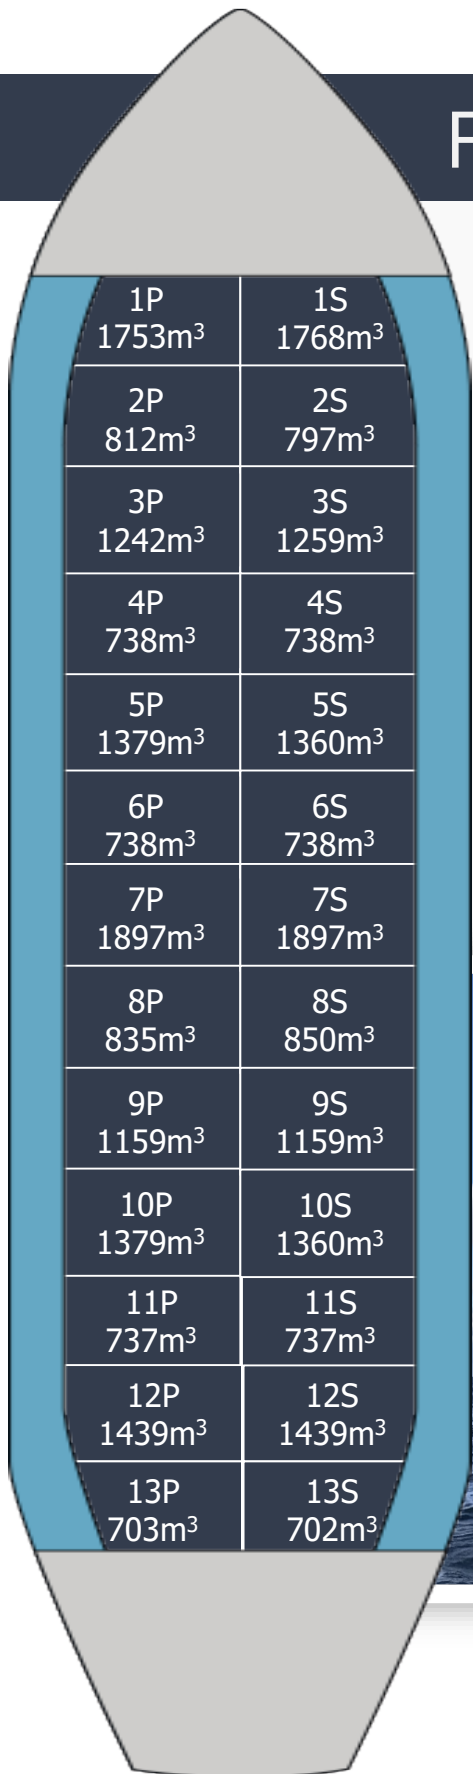

FAIRCHEM BLUE SHARK

Built.....2019
 Type.....IMO 2/3
 Class.....NK
 Flag.....Marshall
 DWT.....25,202
 Draft.....10.512
 Beam.....25.0
 LOA.....160.0
 Cap 98%.....29,615
 Tanks.....26-STST