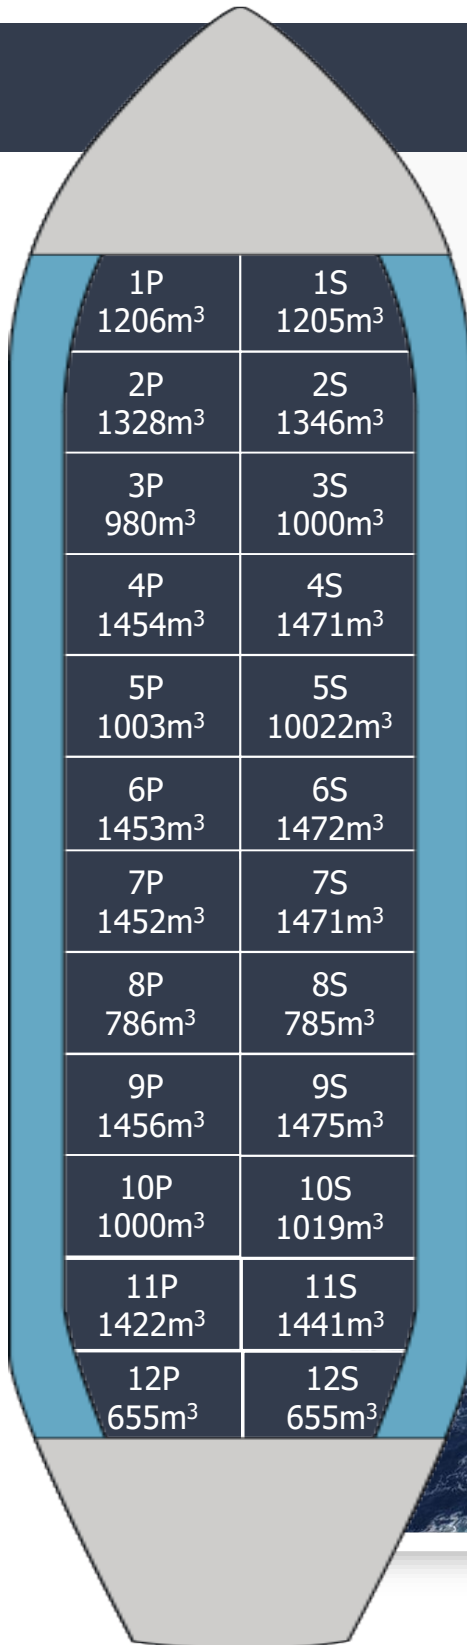

FAIRCHEM THRESHER

Built.....2019
 Type.....IMO 2/3
 Class.....NK
 Flag.....Marshall Islands
 DWT.....25,170
 Draft.....9.892
 Beam.....26.6
 LOA.....158.9
 Cap 98%.....28,559
 Tanks.....24-STST