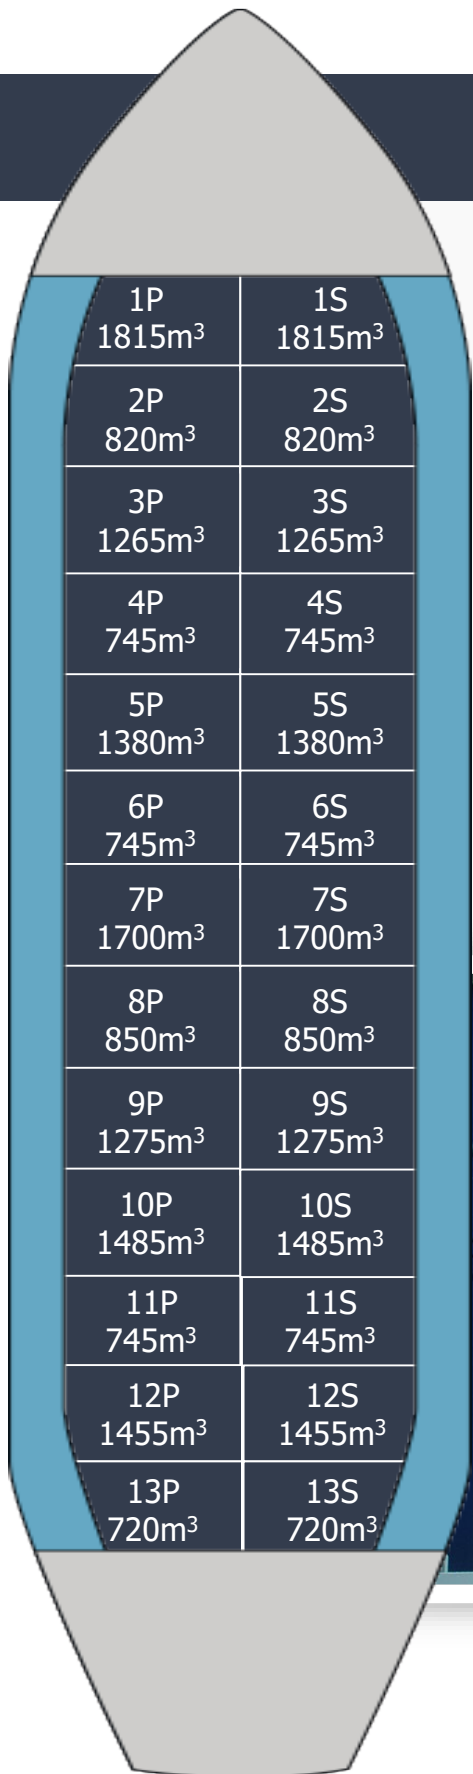

FAIRCHEM ANGEL

Built.....2020
 Type.....IMO 2/3
 Class.....NK
 Flag.....Panama
 DWT.....25,100
 Draft.....10.55
 Beam.....25
 LOA.....160
 Cap 98%.....29,400
 Tanks.....26-STST