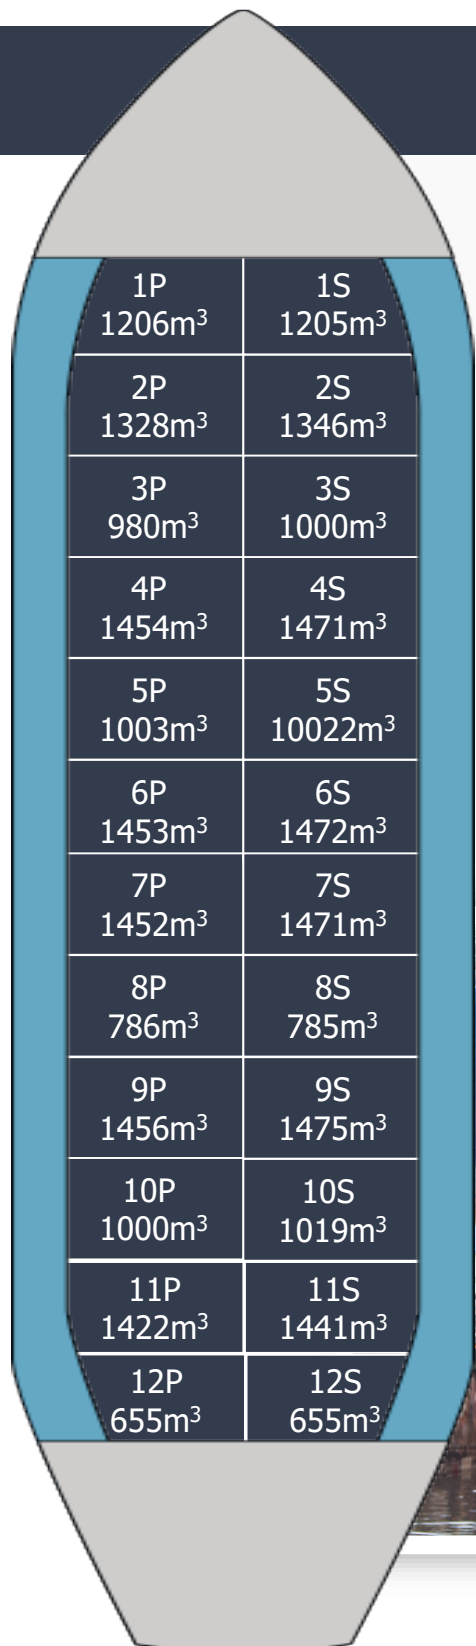

# FAIRCHEM COPPER

Built.....2019  
 Type.....IMO 2/3  
 Class.....NK  
 Flag.....Marshall Islands  
 DWT.....25,170  
 Draft.....9.892  
 Beam.....26.6  
 LOA.....158.9  
 Cap 98%.....28,559  
 Tanks.....24-STST