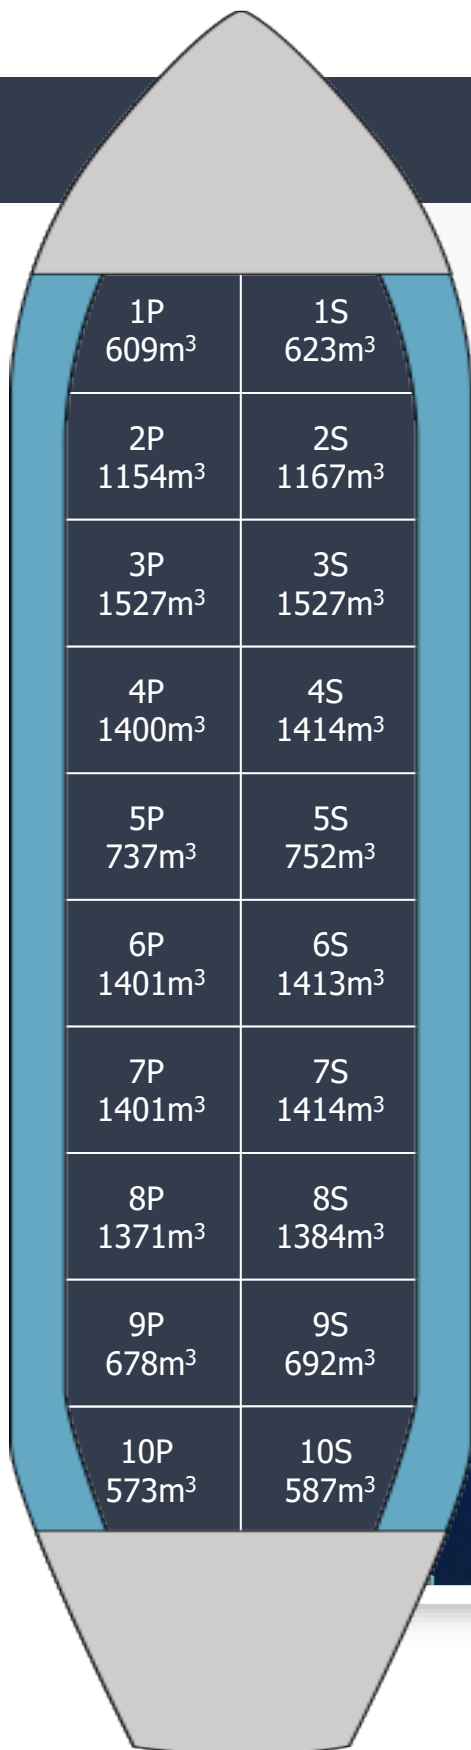

# STREAM PACIFIC

Built.....2019  
 Type.....IMO 2/3  
 Class.....NK  
 Flag.....Marshall Islands  
 DWT.....19,999  
 Draft.....9.762  
 Beam.....24.30  
 LOA.....146.50  
 GRT.....12,075  
 NRT.....6,306  
 Cap 98%.....21,832  
 Tanks.....20-STST