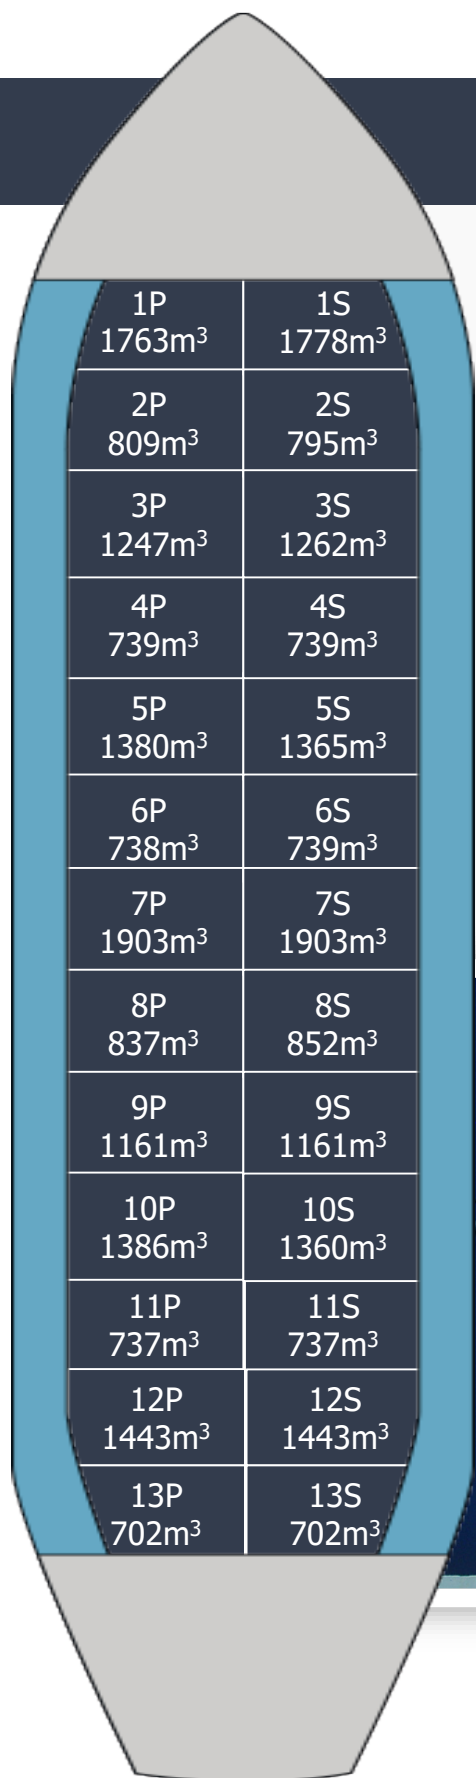

FAIRCHEM ANGEL

Built.....2020
 Type.....IMO 2/3
 Class.....NK
 Flag.....Marshall
 DWT.....25,202
 Draft.....10.516
 Beam.....25.0
 LOA.....160.0
 Cap 98%.....29,679
 Tanks.....26-STST