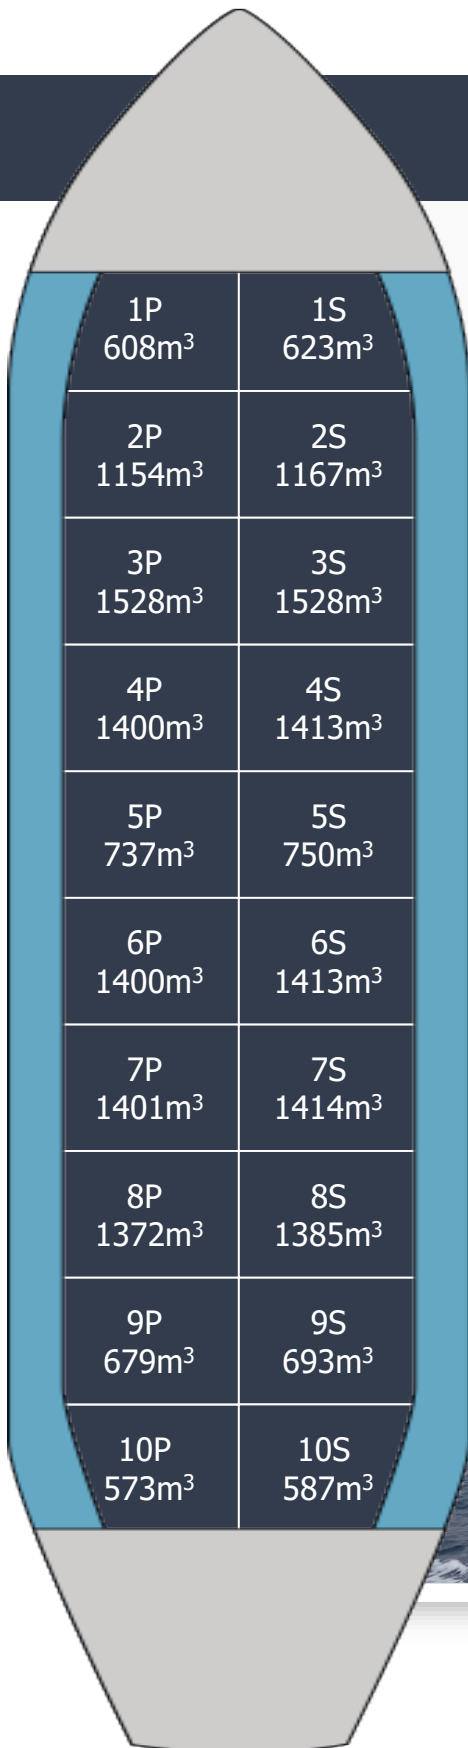

STREAM ARCTIC

Built.....2018
 Type.....IMO 2/3
 Class.....NK
 Flag.....Marshall Islands
 DWT.....19,978
 Draft.....9.762
 Beam.....24.00
 LOA.....146.50
 GRT.....12,075
 NRT.....6,306
 Cap 98%.....21,825
 Tanks.....20-STST