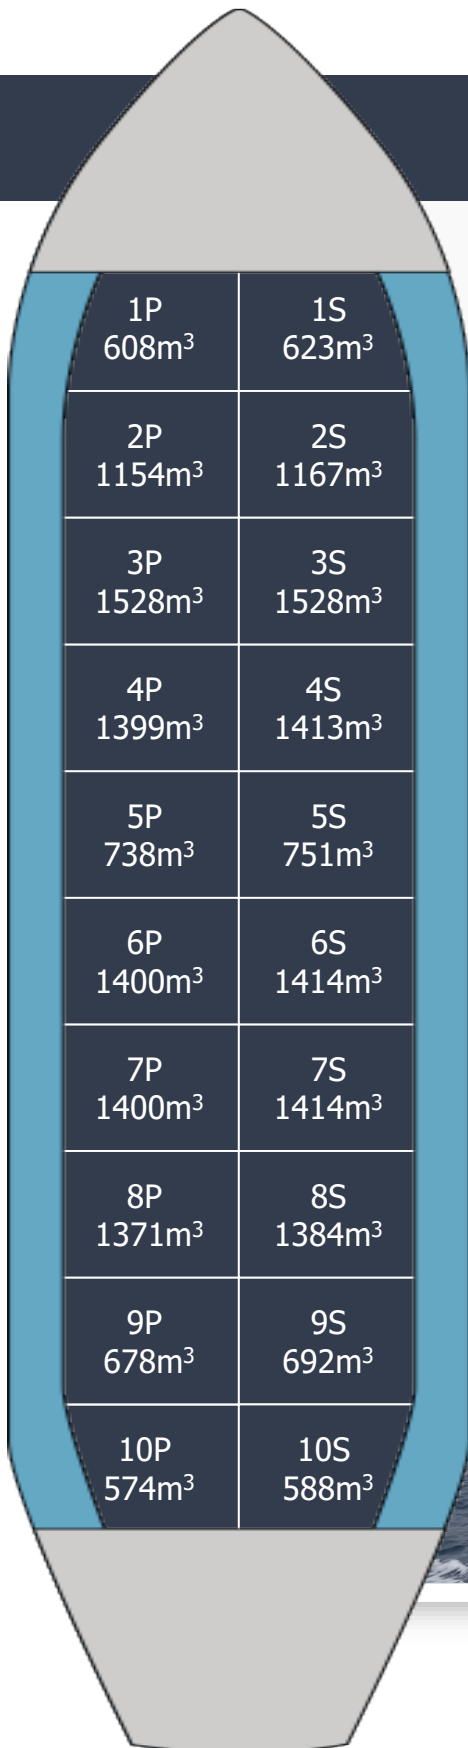

# STREAM BALTIC

Built.....2019  
 Type.....IMO 2/3  
 Class.....NK  
 Flag.....Marshall Islands  
 DWT.....19,999  
 Draft.....9.762  
 Beam.....24.00  
 LOA.....146.50  
 GRT.....12,075  
 NRT.....6,306  
 Cap 98%.....21,824  
 Tanks.....20-STST