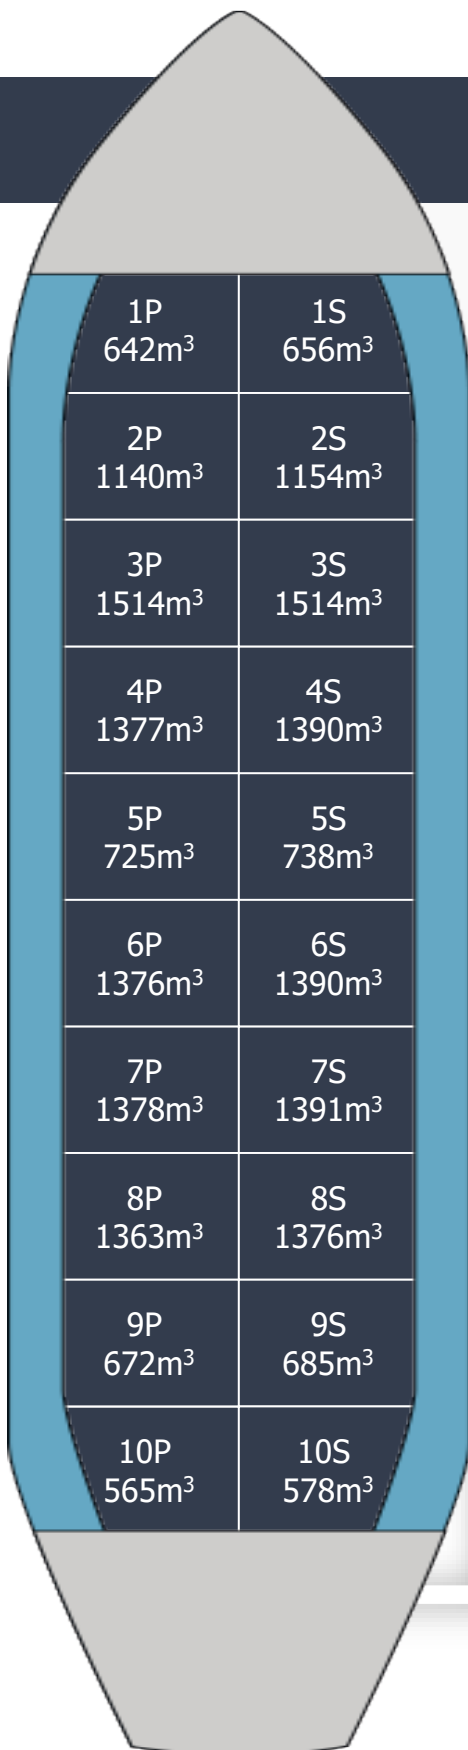

FAIRCHEM BLADE

Built.....2014
 Type.....IMO 2/3
 Class.....NK
 Flag.....Marshall
 DWT.....19,994
 Draft.....9.72
 Beam.....23.7
 LOA.....146.6
 GRT.....11,752
 NRT.....6,272
 Cap 98%.....21,624
 Tanks.....20-STST