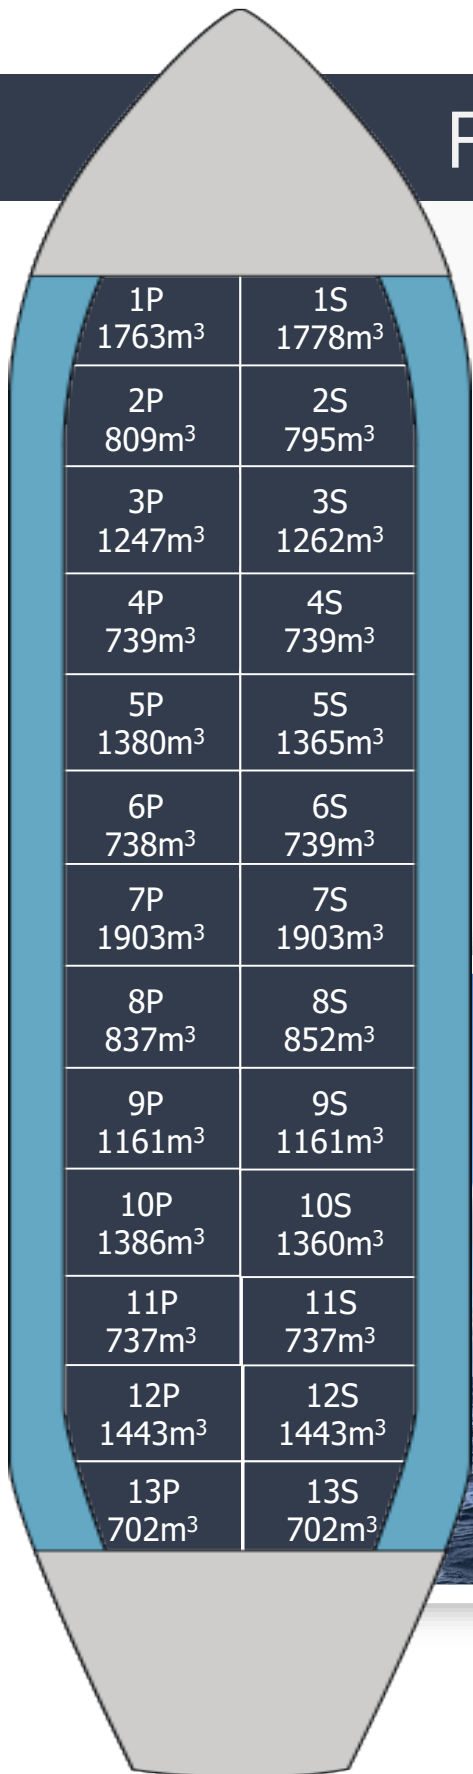

FAIRCHEM BLUE SHARK

Built.....2019
 Type.....IMO 2/3
 Class.....NK
 Flag.....Marshall
 DWT.....25,202
 Draft.....10.516
 Beam.....25.0
 LOA.....160.0
 Cap 98%.....29,679
 Tanks.....26-STST