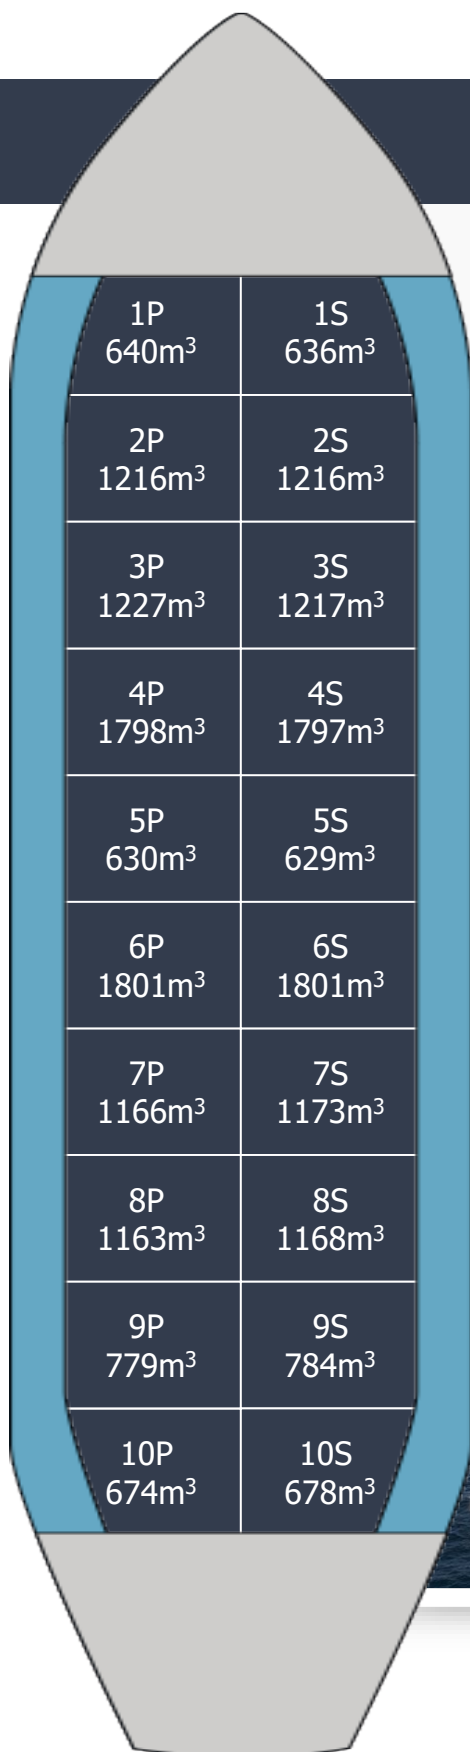

FAIRCHEM CHARGER

Built.....2009
 Type.....IMO 2/3
 Class.....NK
 Flag.....Marshall Islands
 DWT.....21,205
 Draft.....10.111
 Beam.....23.70
 LOA.....145.53
 GRT.....11,640
 NRT.....6,524
 Cap 98%.....22,192
 Tanks.....20-STST