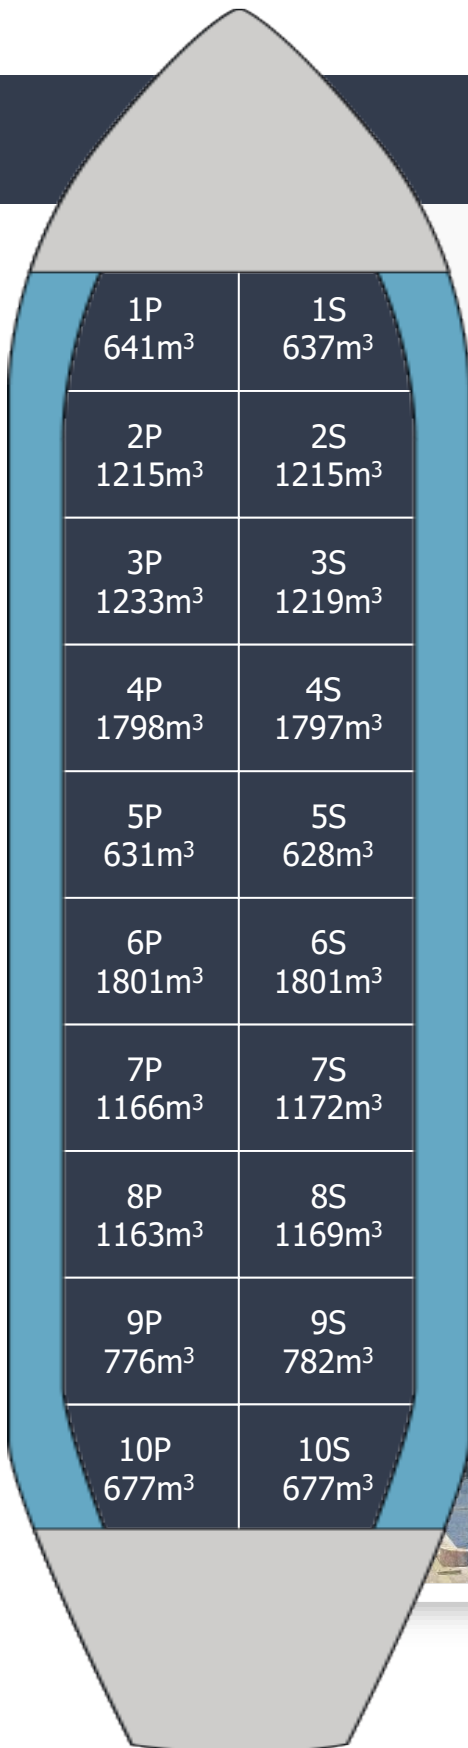

# FAIRCHEM COLT

Built.....2005  
 Type.....IMO 2/3  
 Class.....NK  
 Flag.....Marshall Islands  
 DWT.....19,953  
 Draft.....9.685  
 Beam.....23.7  
 LOA.....145.53  
 GRT.....11,626  
 NRT.....6,087  
 Cap 98%.....22,197  
 Tanks.....20-STST