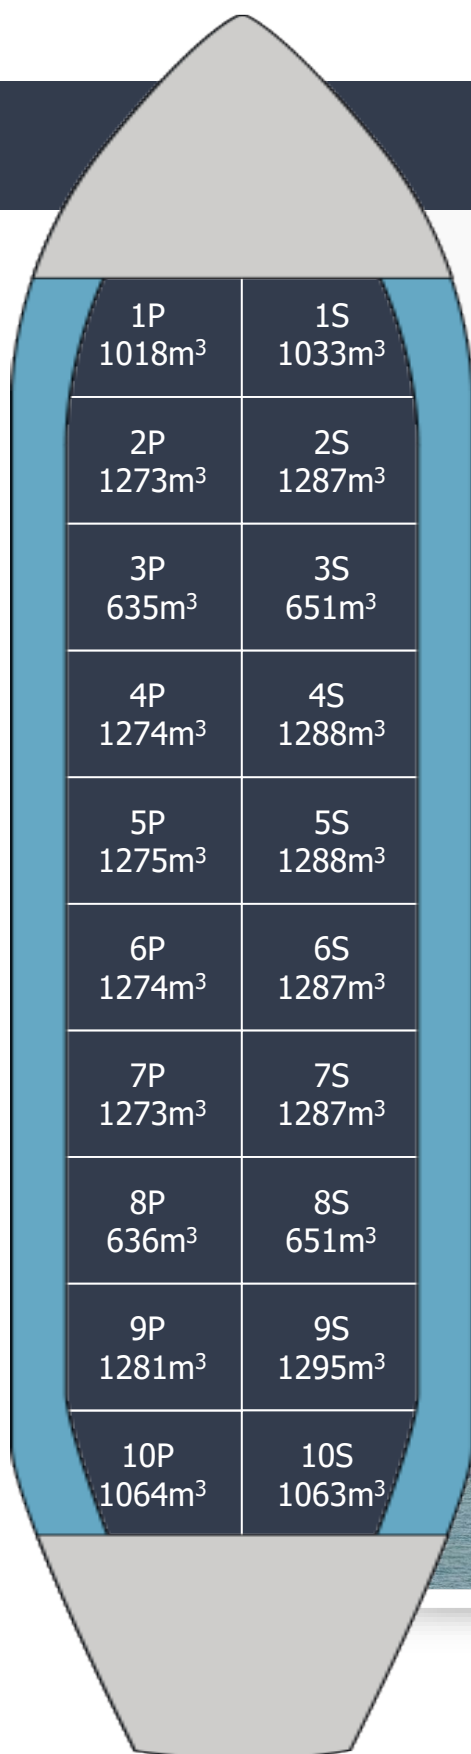

FAIRCHEM CONQUEST

Built.....2017
 Type.....IMO 2/3
 Class.....NK
 Flag.....Panama
 DWT.....21,176
 Draft.....9.72
 Beam.....24.03
 LOA.....149.03
 GRT.....12,247
 NRT.....6,485
 Cap 98%.....22,133
 Tanks.....20-STST