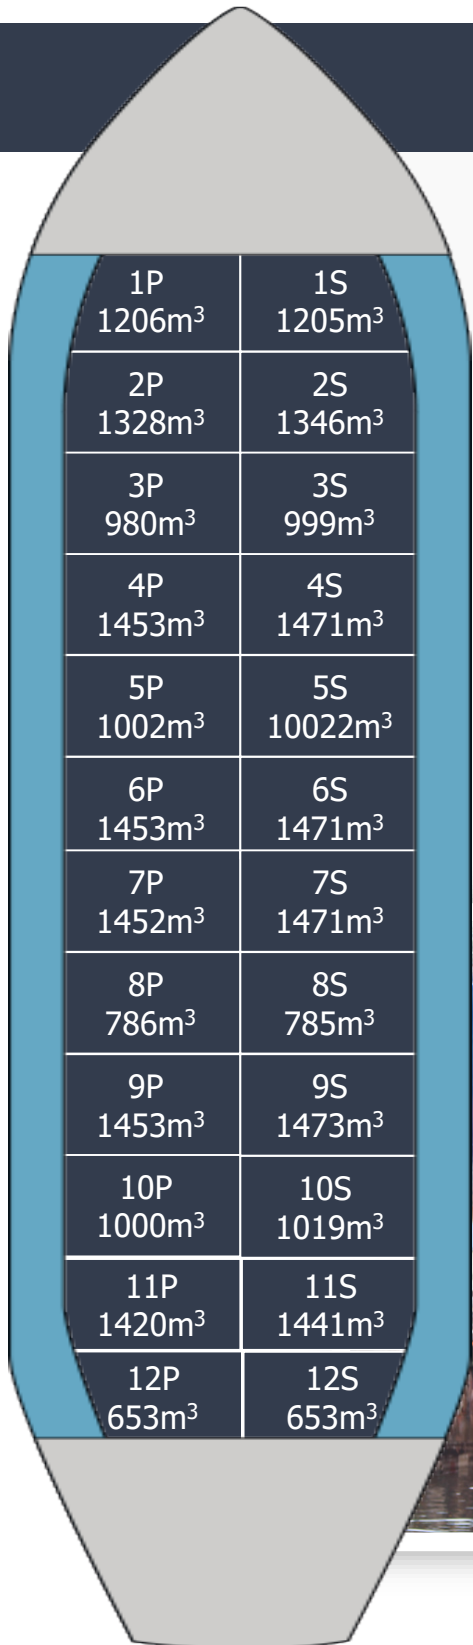

FAIRCHEM COPPER

Built.....2019
 Type.....IMO 2/3
 Class.....NK
 Flag.....Marshall Islands
 DWT.....25,183
 Draft.....9.892
 Beam.....26.6
 LOA.....158.9
 Cap 98%.....28,545
 Tanks.....24-STST