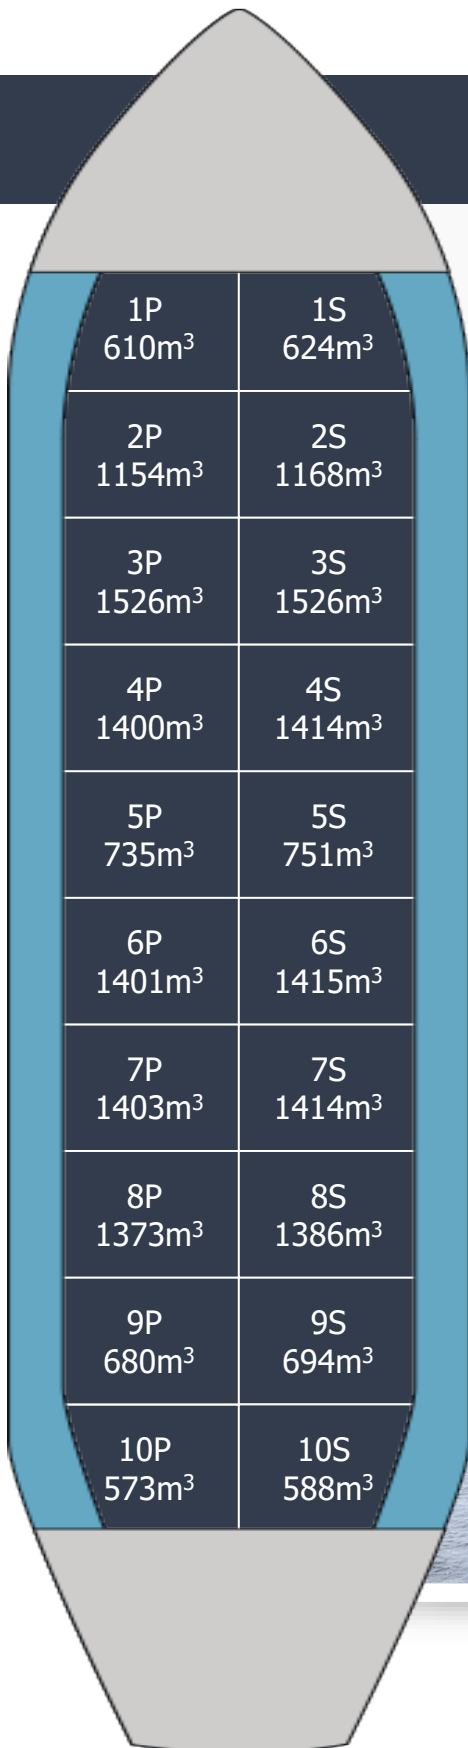

FAIRCHEM CUTLASS

Built.....2015
 Type.....IMO 2/3
 Class.....NK
 Flag.....Marshall Islands
 DWT.....19,985
 Draft.....9.732
 Beam.....24
 LOA.....146.5
 GRT.....11,917
 NRT.....6,284
 Cap 98%.....21,835
 Tanks.....20-STST