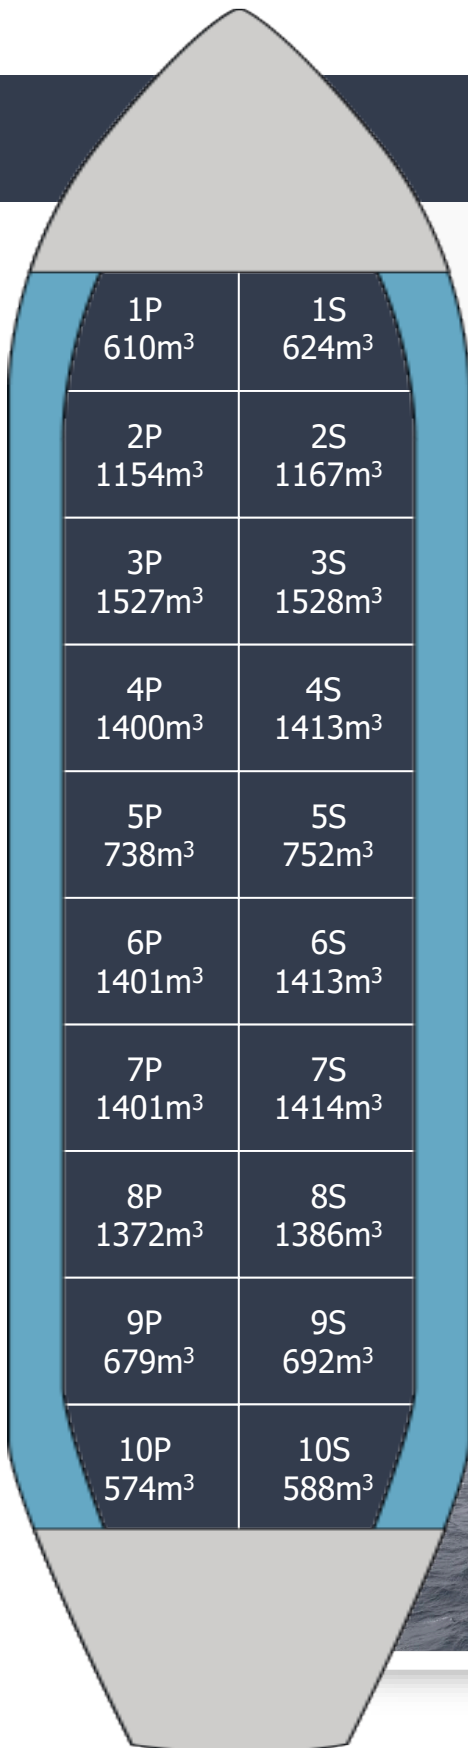

# FAIRCHEM EDGE

Built.....2017  
 Type.....IMO 2/3  
 Class.....NK  
 Flag.....Marshall Islands  
 DWT.....19,946  
 Draft.....9.732  
 Beam.....24  
 LOA.....146.5  
 GRT.....11,917  
 NRT.....6,284  
 Cap 98%.....21,833  
 Tanks.....20-STST