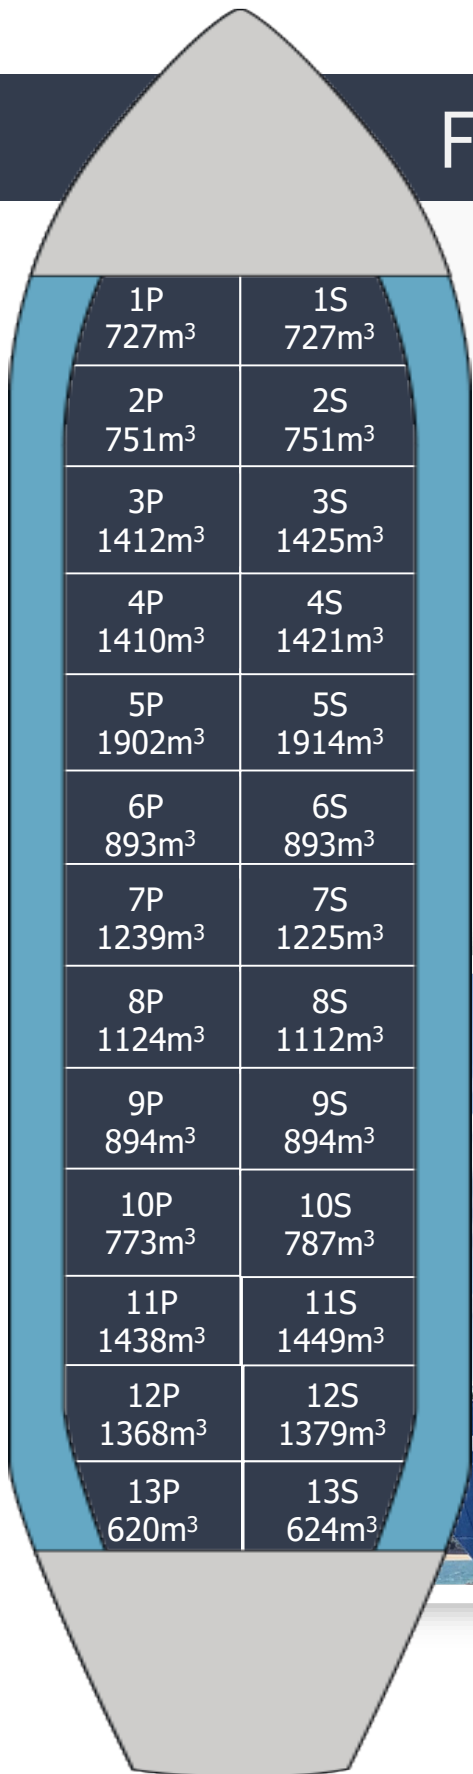

FAIRCHEM ENDURANCE

Built.....2020
 Type.....IMO 2/3
 Class.....NK
 Flag.....Panama
 DWT.....25,986
 Draft.....10.10
 Beam.....27.10
 LOA.....159.00
 GRT.....16,589
 Cap 98%.....29,152
 Tanks.....26-STST