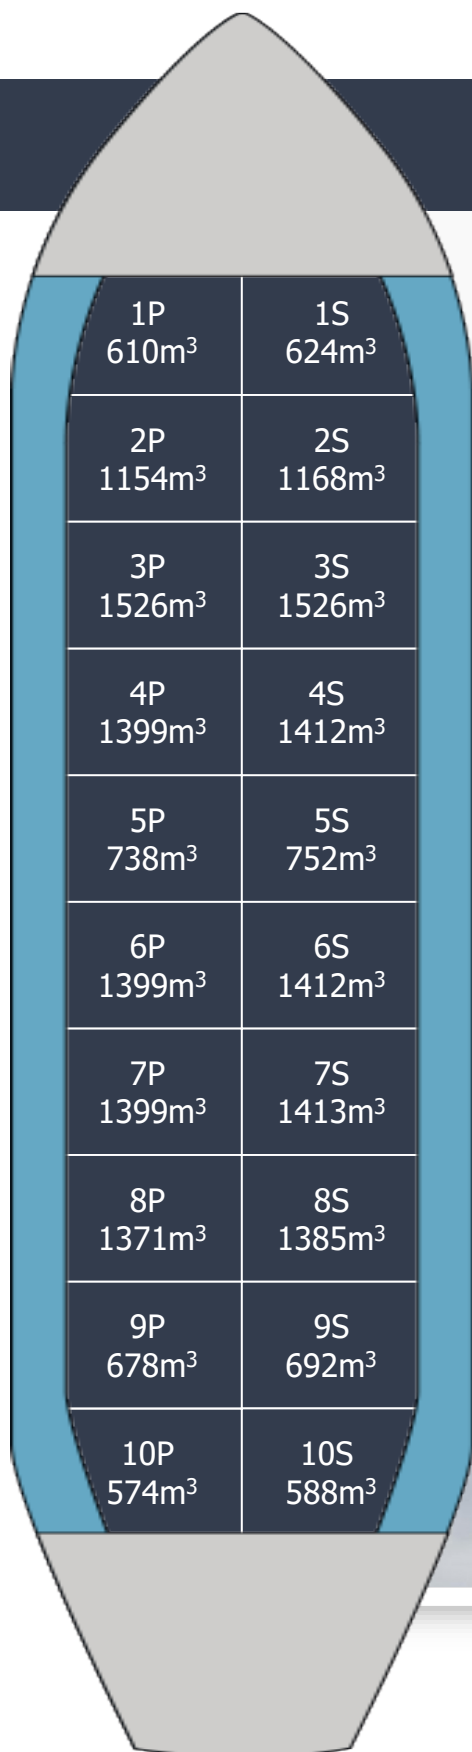

# FAIRCHEM FORTE

Built.....2018  
 Type.....IMO 2/3  
 Class.....NK  
 Flag.....Marshall Islands  
 DWT.....19,972  
 Draft.....9.732  
 Beam.....24.00  
 LOA.....146.5  
 GRT.....11,917  
 NRT.....6,284  
 Cap 98%.....21,820  
 Tanks.....20-STST