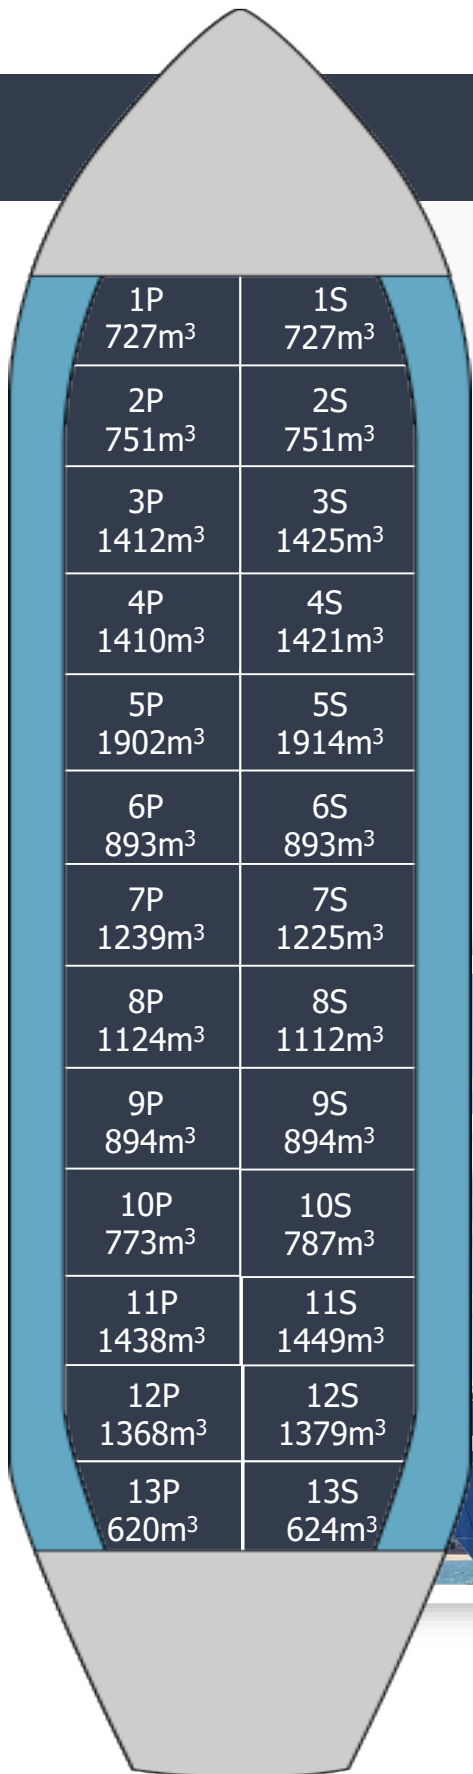

FAIRCHEM FORTITUDE

Built.....2020
 Type.....IMO 2/3
 Class.....NK
 Flag.....Panama
 DWT.....25,986
 Draft.....10.10
 Beam.....27.10
 LOA.....159.00
 GRT.....16,589
 Cap 98%.....29,152
 Tanks.....26-STST