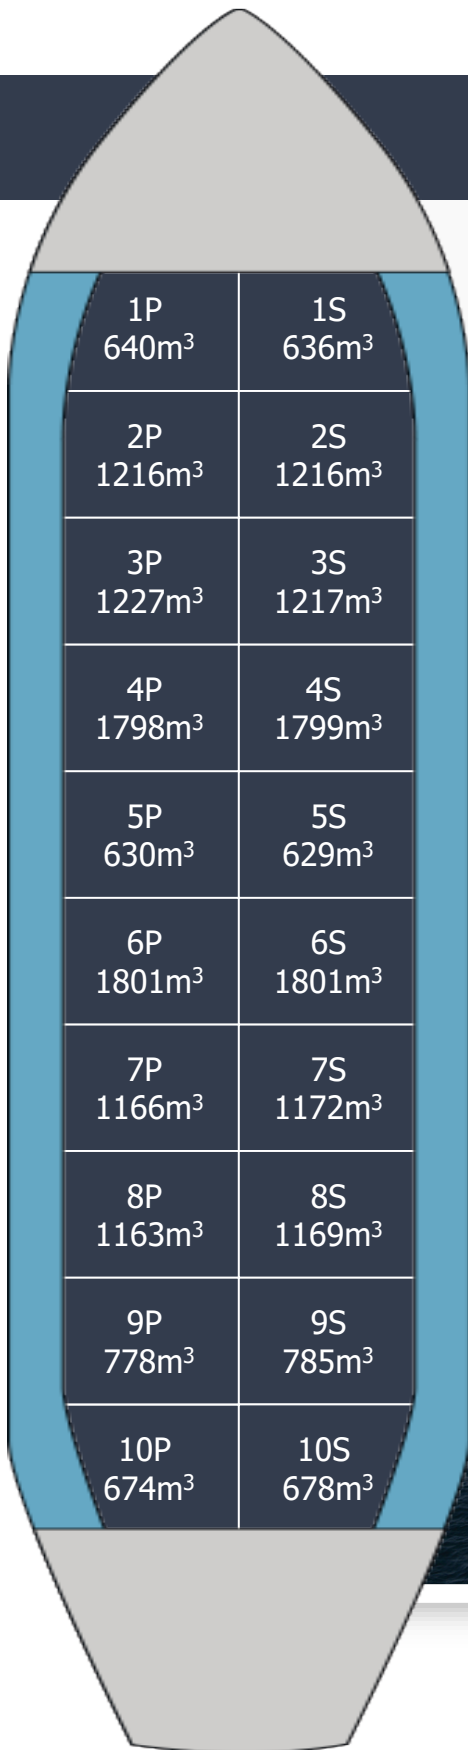

FAIRCHEM FRIESIAN

Built.....2009
 Type.....IMO 2/3
 Class.....NK
 Flag.....Marshall Islands
 DWT.....21,209
 Draft.....10.111
 Beam.....23.70
 LOA.....145.53
 GRT.....11,640
 NRT.....6,524
 Cap 98%.....22,195
 Tanks.....20-STST