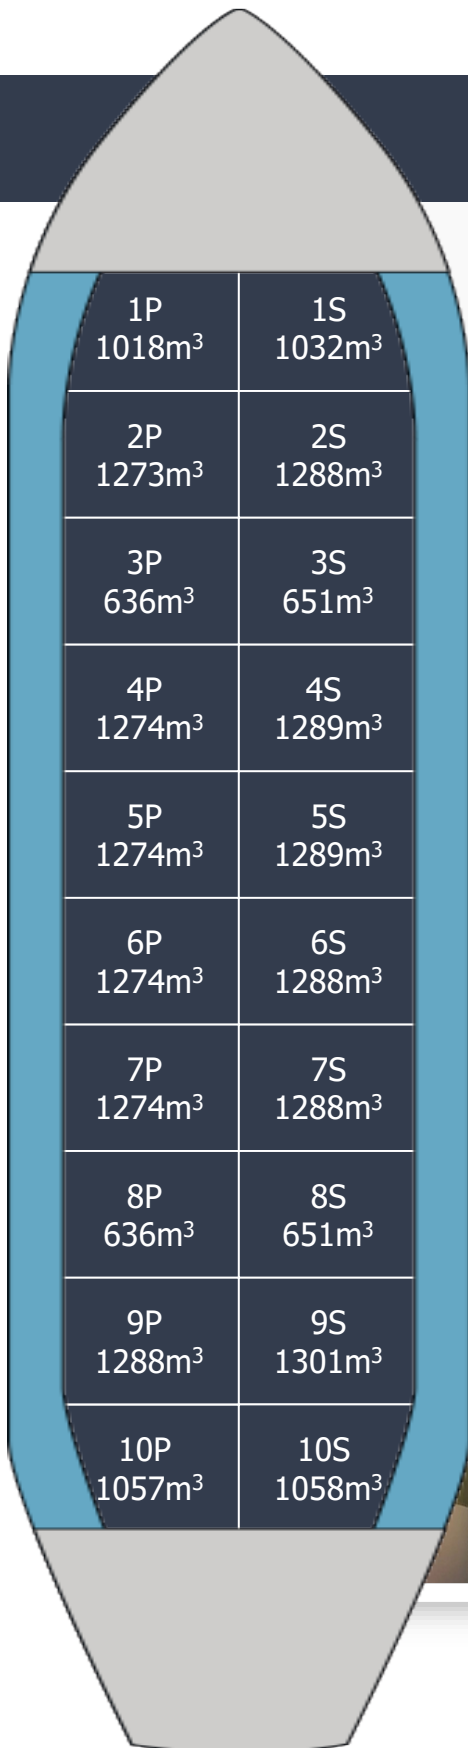

FAIRCHEM INTEGRITY

Built.....2017
 Type.....IMO 2/3
 Class.....NK
 Flag.....Marshall Islands
 DWT.....21,020
 Draft.....9.715
 Beam.....24.03
 LOA.....149.03
 GRT.....12,370
 NRT.....6,485
 Cap 98%.....22,139
 Tanks.....20-STST